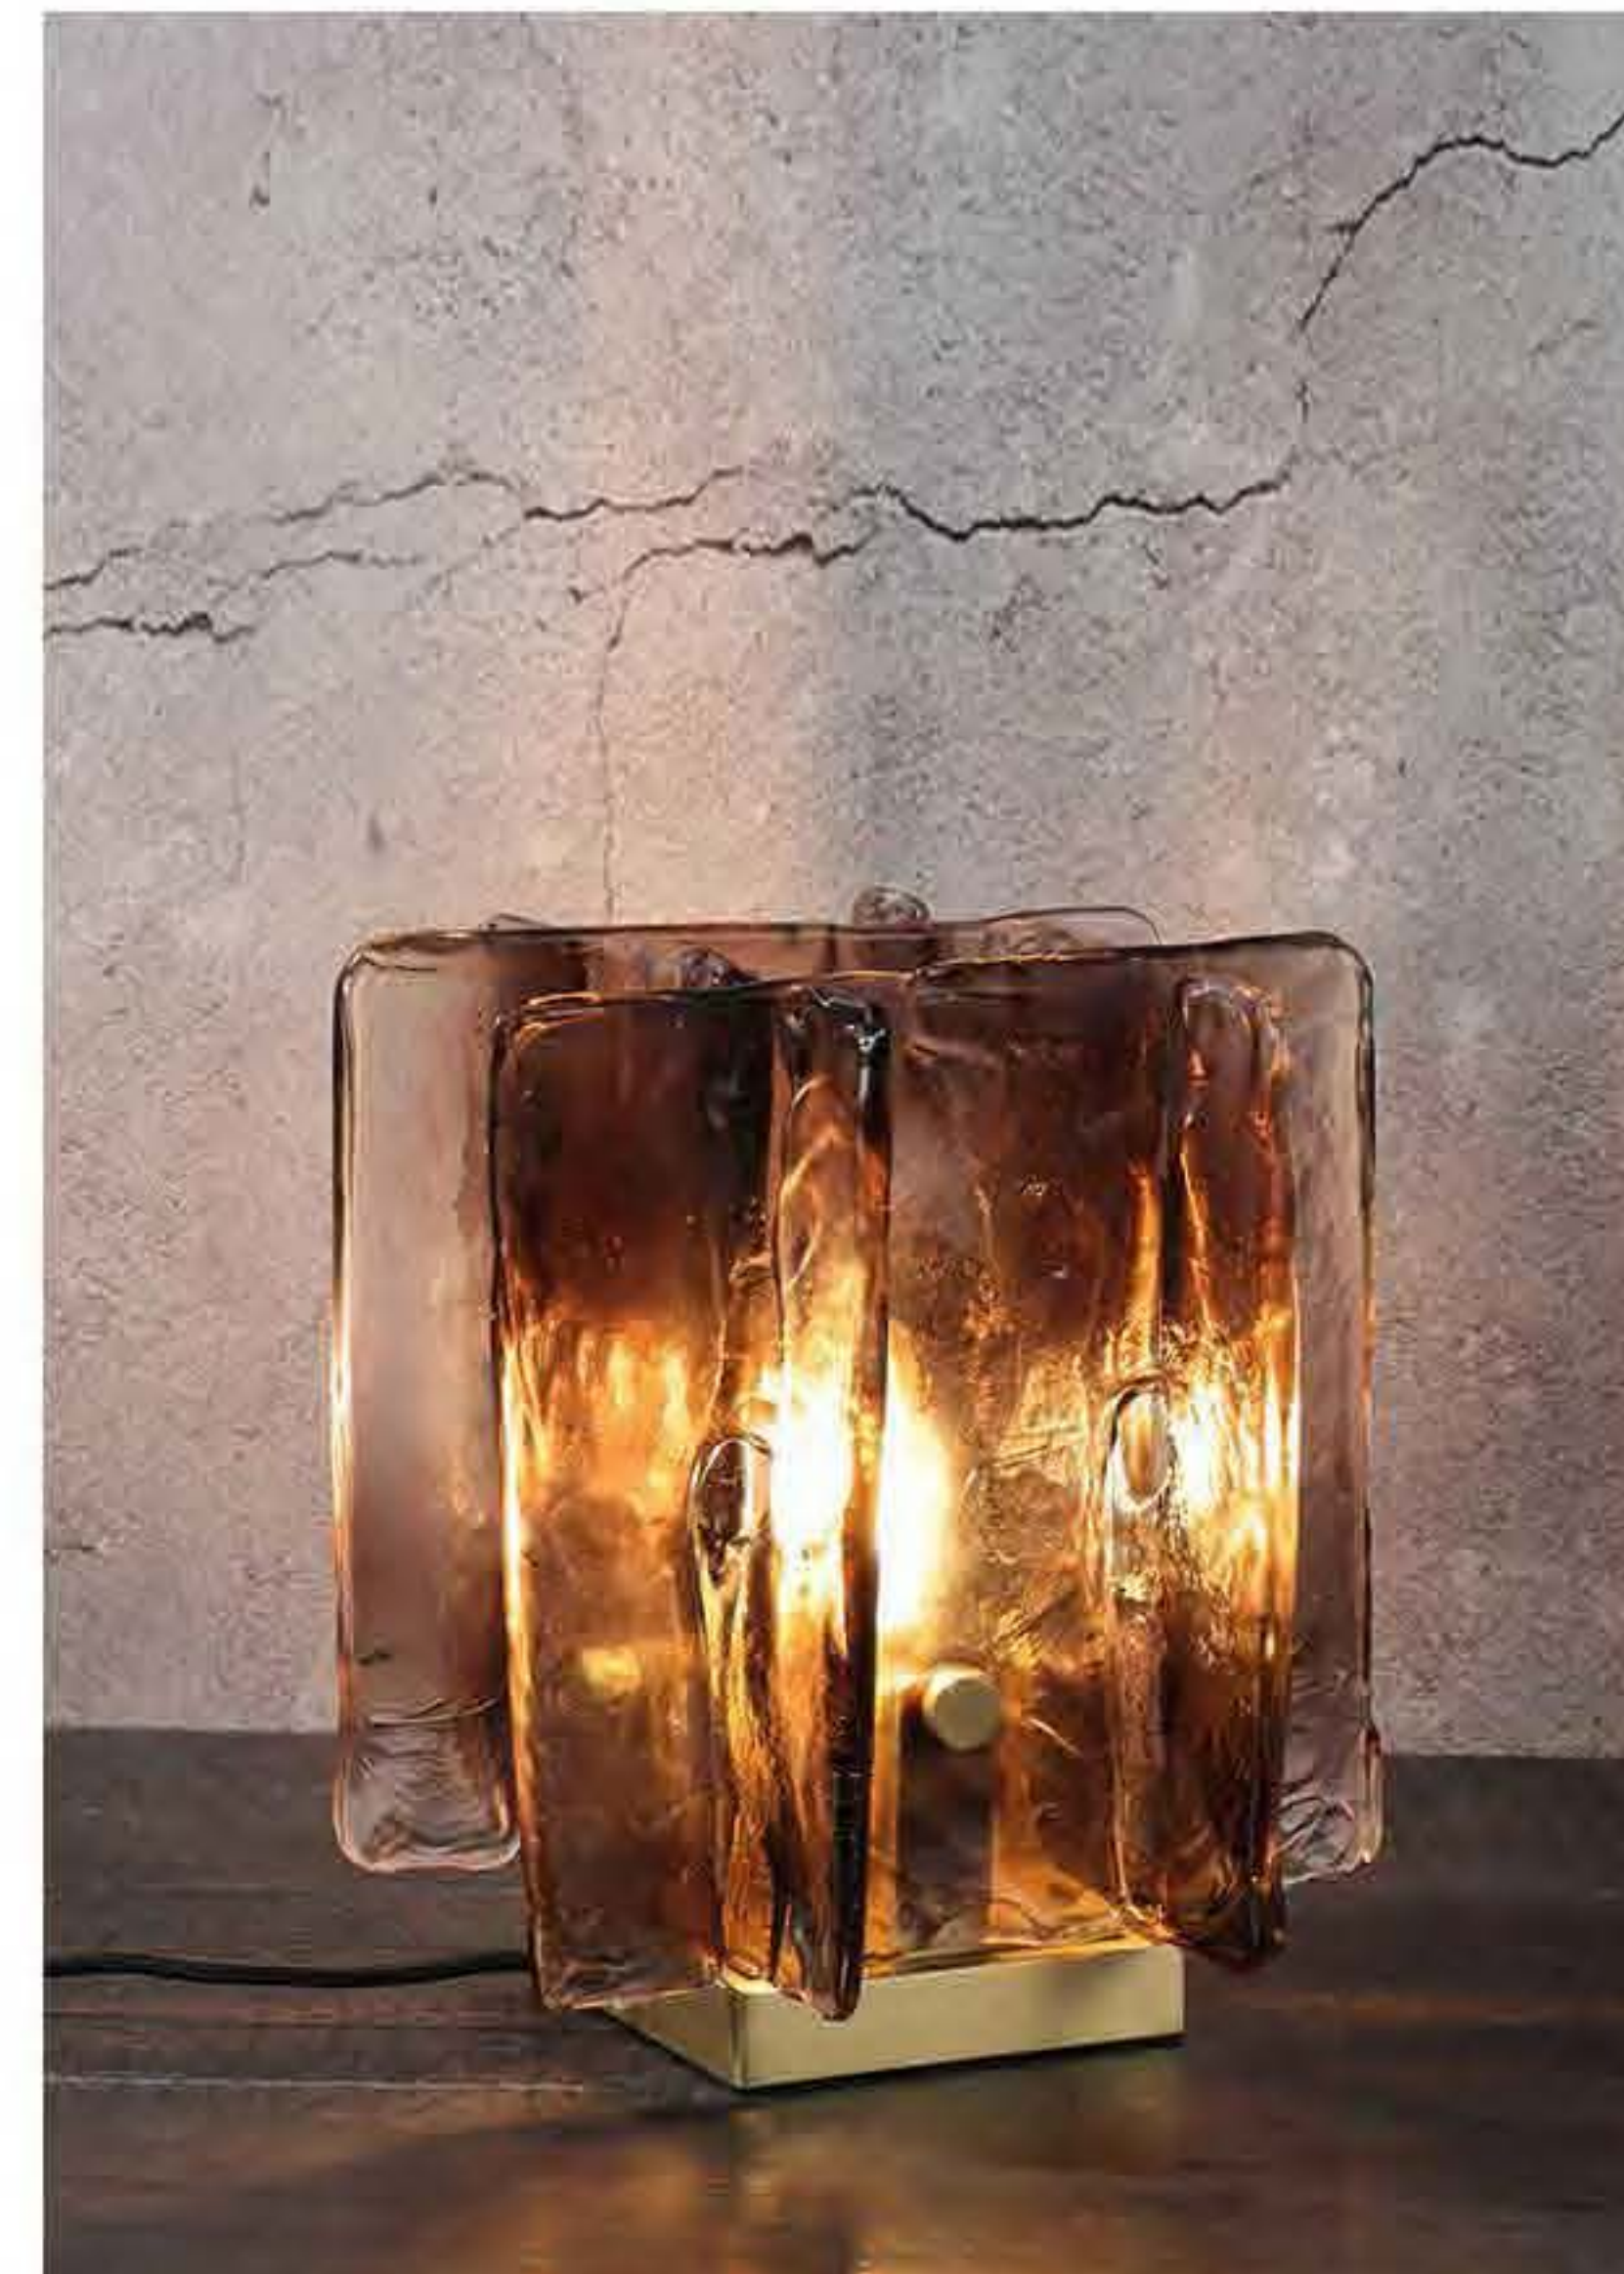

Material: Brass

LC-46-C

Size: $\phi 250 \times H480$ mm

Material: Brass

Color: Copper

Light Source: E14*3

Water ripple

MINIMALIST