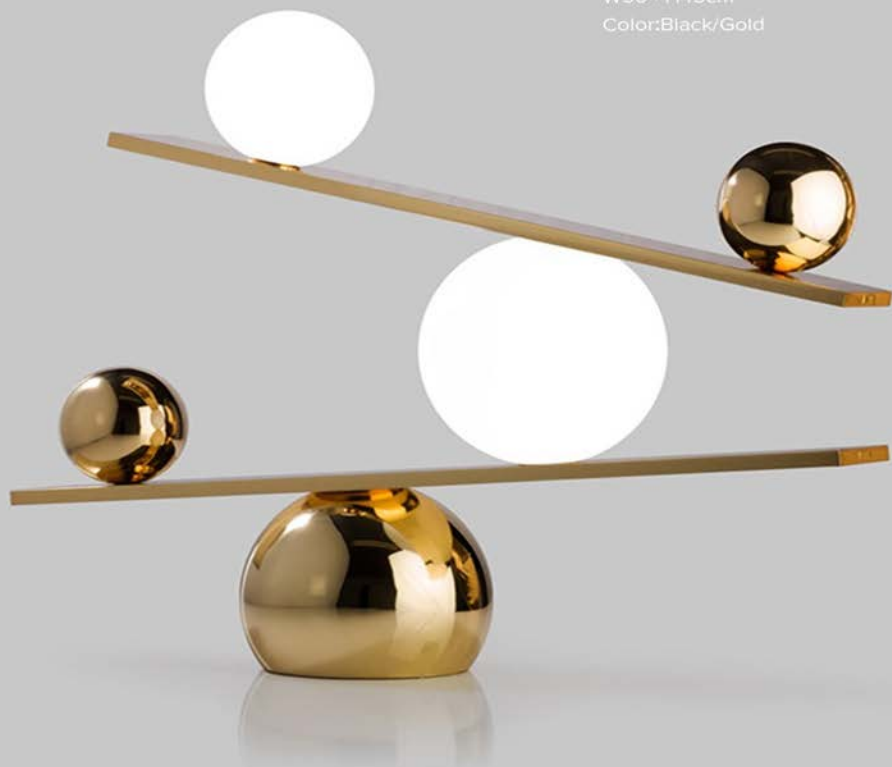

MODERN TABLE LAMP

Model:GRN-T341

Material:hardware+glass

Light source: G9

W50× H45cm

Color:Black/Gold

Model:HX-TL005

Size:23*44CM

Color:Black/White

Light source:LED

Material:Metal

MODERN TABLE LAMP