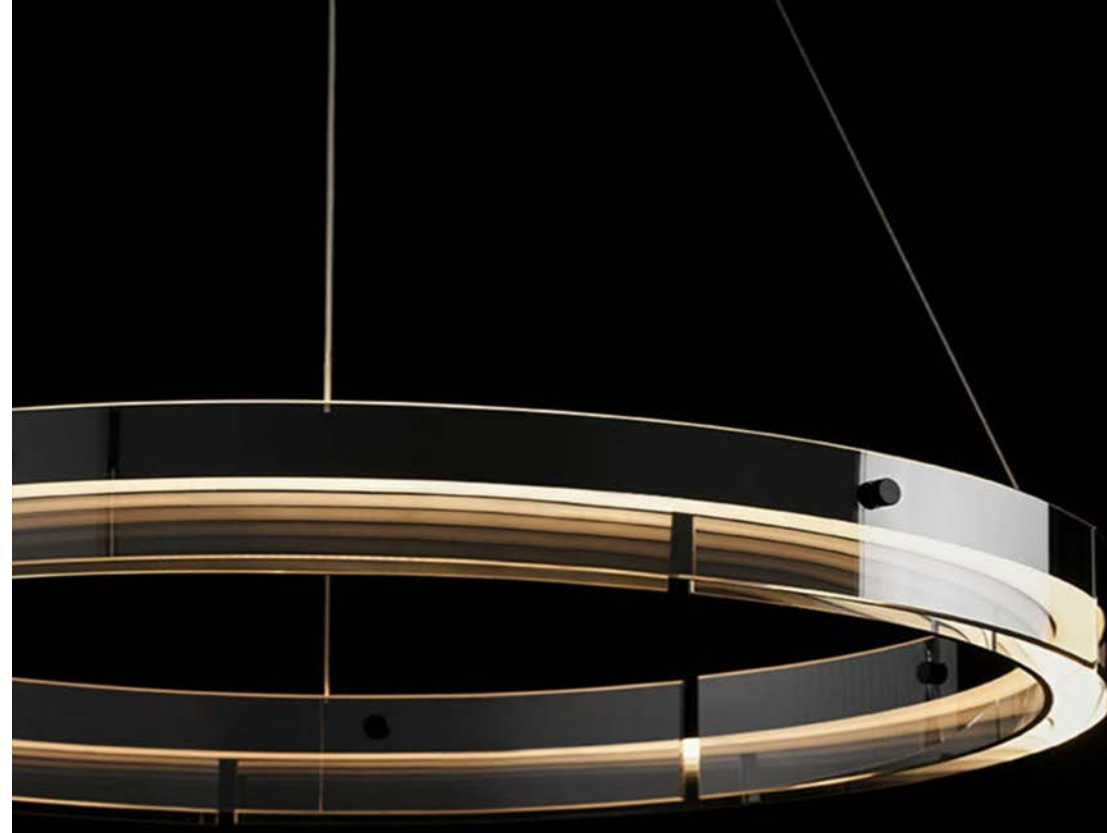

304
STAINLESS STEEL

MODERN CHANDELIER

Model: ZY153

Material: Stainless steel
Light source: LED
15.74" W
23.62" W
31.49" W
39.37" W
47.24" W
59.05" W
Color:Gold

MODERN CHANDELIER

Model:HX-RC001

Size:60/80/100CM
Color:Black
Light source:LED
Material:Metal+Glass