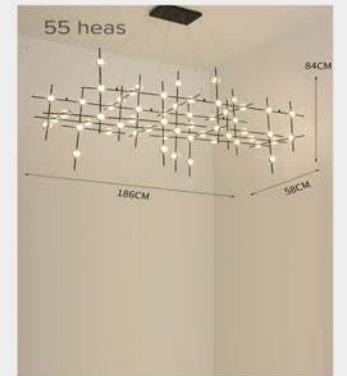

Model:HX-CPL198

Size:Can customize size

Color:Black/black

Light source:LED

Material:Iron+glass

**NEW
PRODUCT**