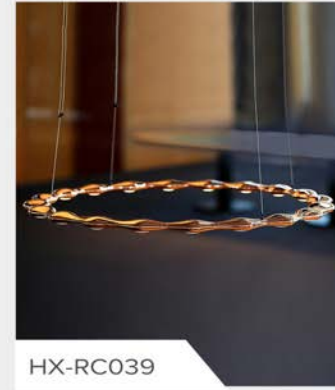

CHANDELIER