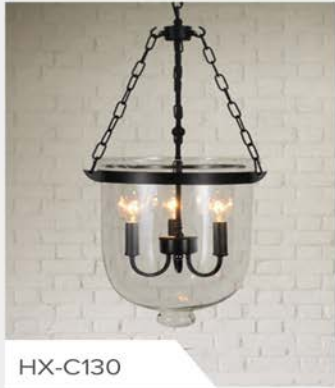

Color: as shown in the picture

Light source: C9

Material: wood

**MODERN
CHANDELIER**

CHANDELIER

HX-C127

HX-C128

HX-C129