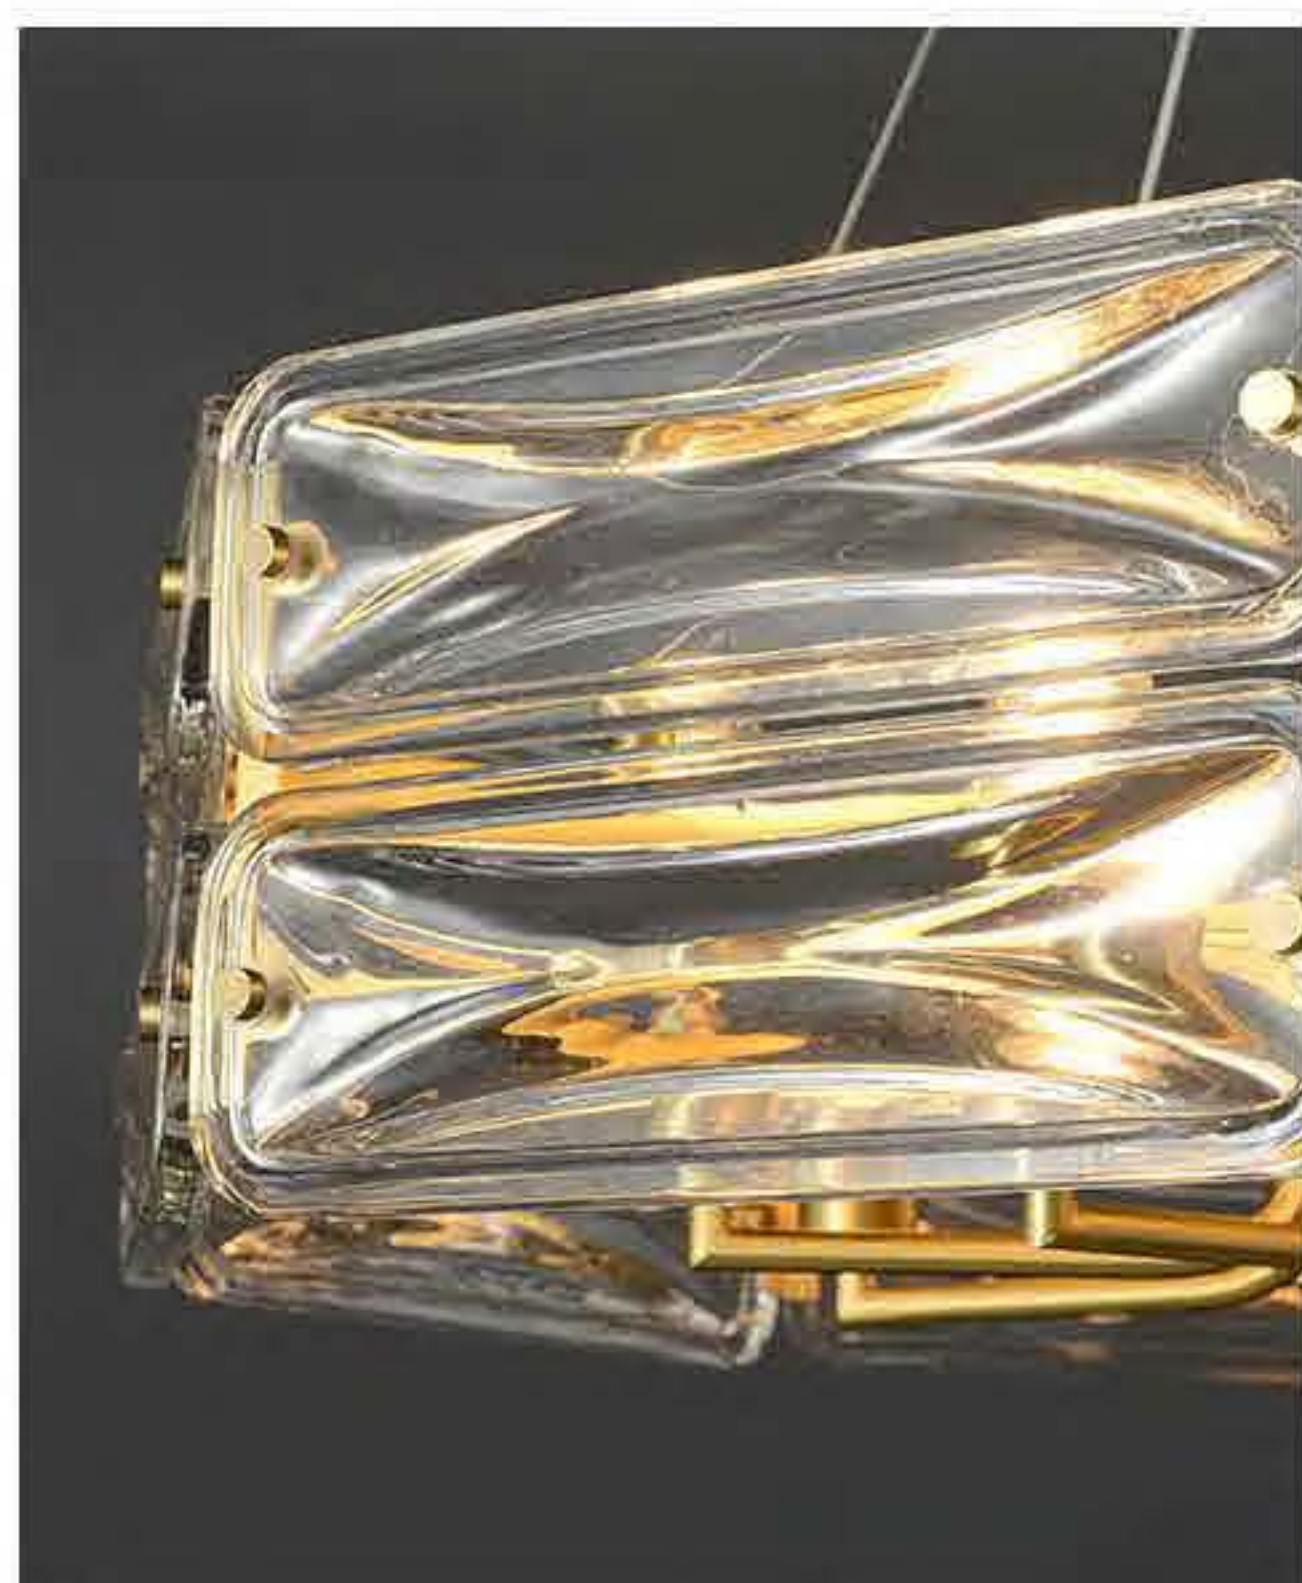

LC-13-A

Size: D165*W120*H490mm
Material: Brass/Glass

LC-13-B
Size: Φ520*H220mm
Material: Brass/Glass

LC-13-C

Size: L1250*W165*H200mm
Material: Brass/Glass
Color: Copper
Light Source : E14*5

LC-13-D
Size: Φ675*H165mm
Material: Brass/Glass