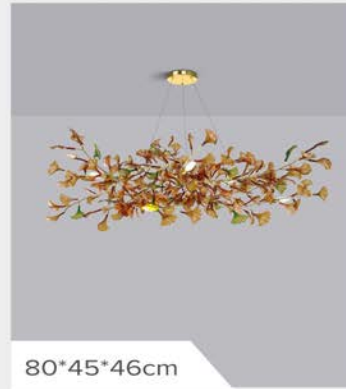

CHANDELIER

Model:HX-C100

Size:Customizable size

Color:Amber/green/coffee/transparent

Light source:G9

Material:Metal+glass

GINKGO BILOBA