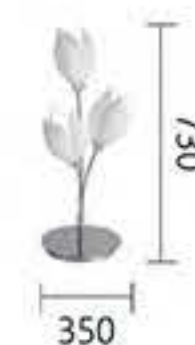

FLOWING LIGHT AND SHADOW

INITIATION.
I AM IN EVERY MOMENT
PREPARE FOR THE NEXT MOMENT
IN THE SOIL
EVERY CHANCE TO SPROUT
WHEN I KEEP IMAGINING
ACCEPT EVERY MOMENT OF LIFE
LET TIME GROW INTO A FAMILY