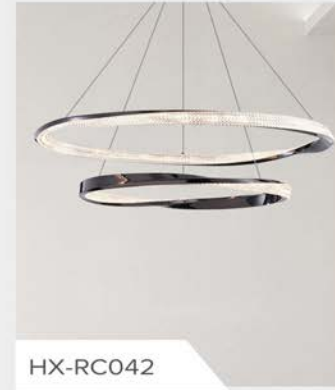

CHANDELIER