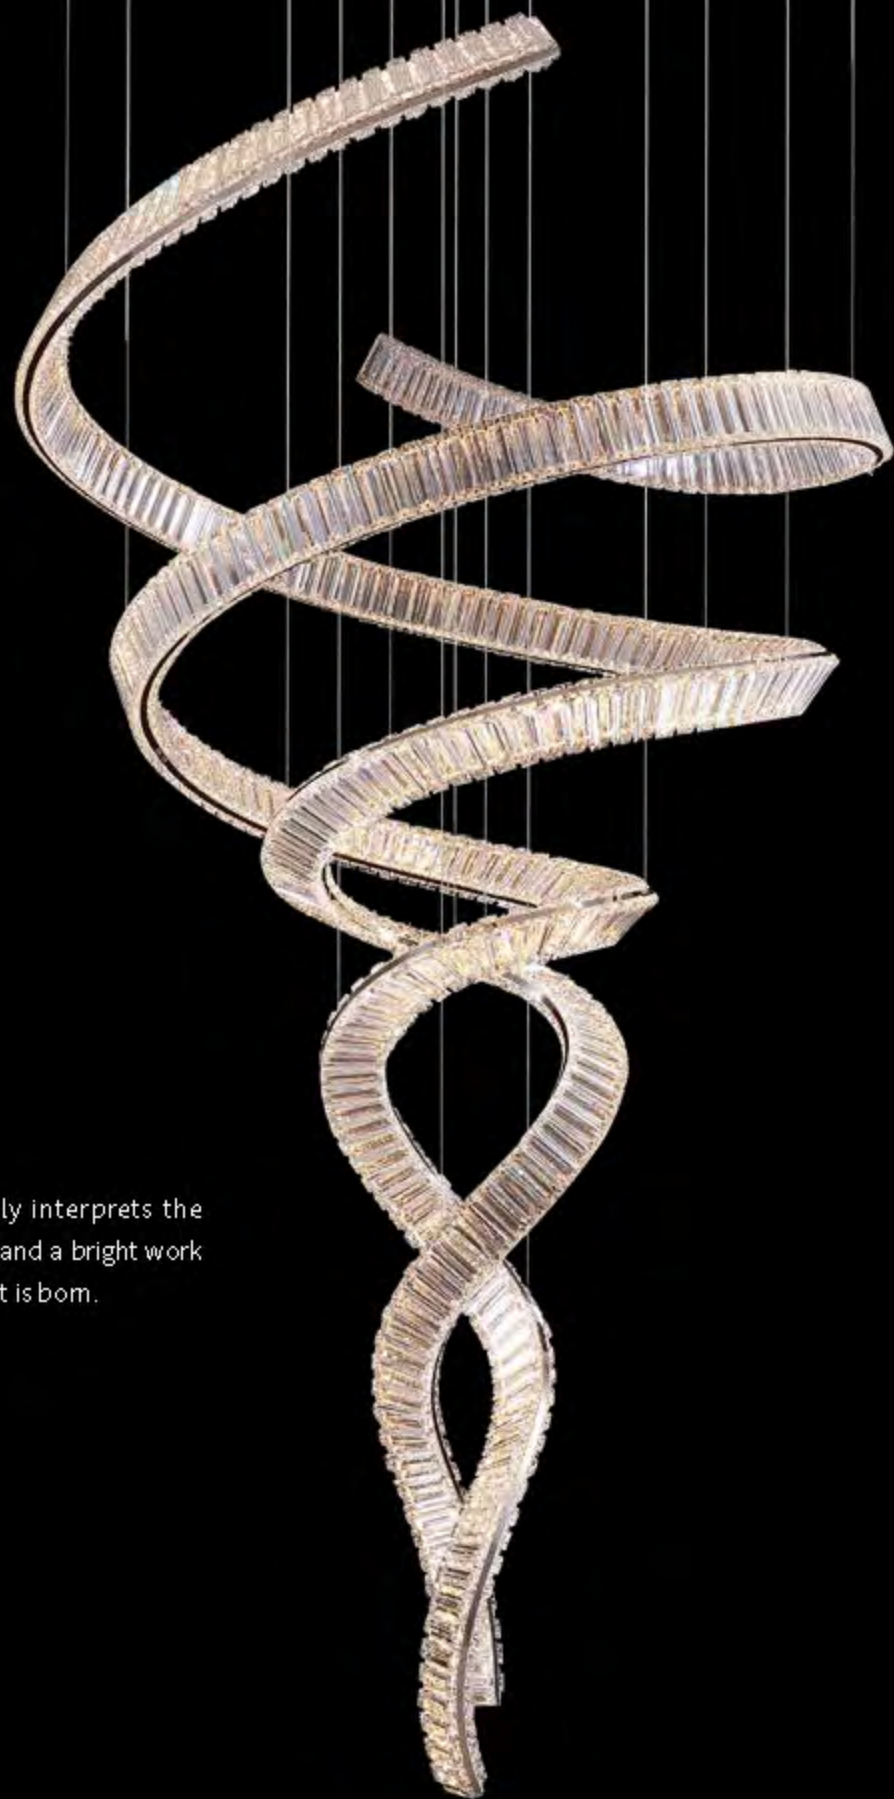

Melody Series

Crystal perfectly interprets the artistry of light, and a bright work of art about light is born.

LC-100-A
LED:160W
D100*H320CM