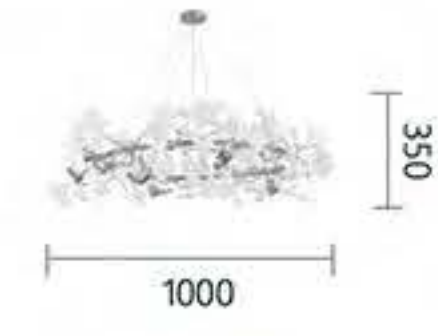

LC-79-B
L150*W55*H60CM

LC-79-C
D120*H35CM

LC-79-D
D100*H35CM

LC-79-E
D60*H30CM

LC-81-A

Size: D60*L830mm

D60*L1000mm

Power/ 功率: 4000K