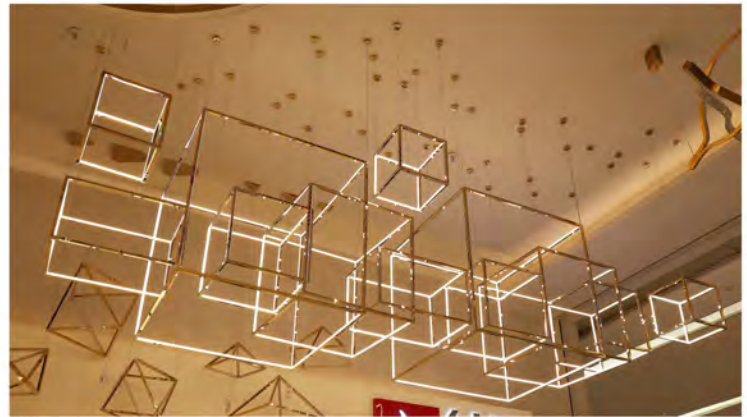

LC-52-D
LED.3014# 12W
Size:L1000*W120*H1500

LC-54-A

LC-56-A
LED:20W
L120*W25*H180CM

LC-58-A
LED:47W
D63*H150CM

LC-58-B
LED:60W
D80*H150CM

LC-58-C
LED:73W
D98*H150CM

LC-58-D
LED:91W
D122*H250CM

Lighting design has become indispensable to the decoration that occupy the home is important one annulus.
Simple heavy furniture, because of the deduction of lights and a lively rhythm life;
Prosaic space, because had the ornament of lamp act the role ofing and began to warm jumping.

LC-59-A
LED:97W
L90*W90*H200CM

LC-59-B
LED:70W
L65*W65*H200CM

LC-59-C
LED:48W
L60*W40*H200CM

LC-59-D
LED:48W
L44*W44*H200CM

LC-59-E
LED:32W
L30*W30*H200CM

LC-60-A
LED:45W
L50*W35*H64CM

LC-60-B
LED:45W
L64*W50*H150CM