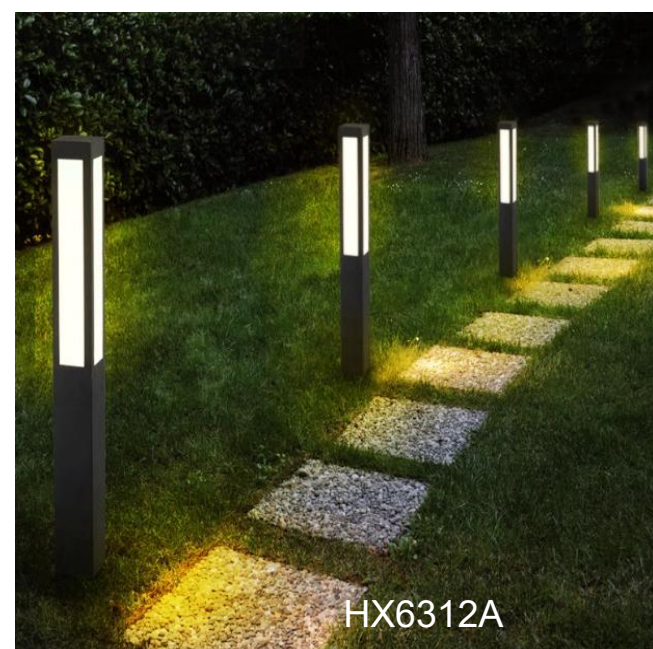

HX6308A

HX6316B

HX6312A