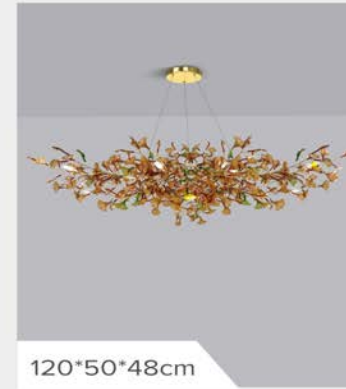

CHANDELIER

Model:HX-C100

Size:Customizable size

Color:Amber/green/coffee/transparent

Light source:G9

Material:Metal+glass

GINKGO BILOBA