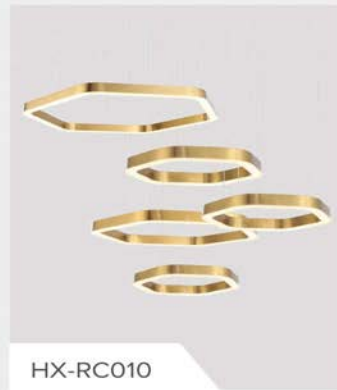

CHANDELIER