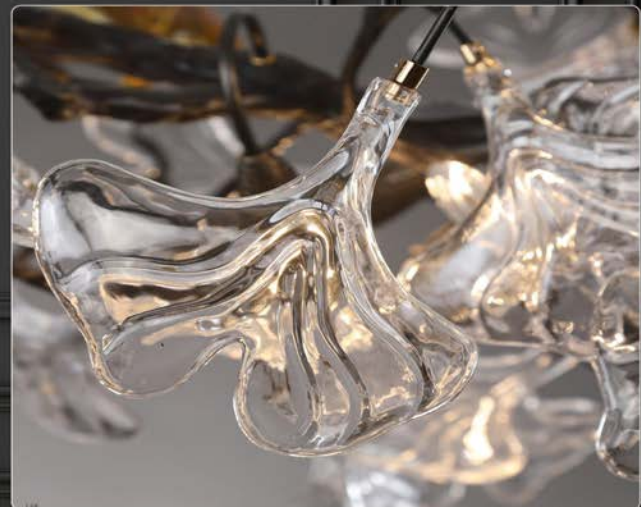

Model:HX-C101-B

Size:Can customize size

Color:Black lamp body/transparent leaves

Light source:G9

Material:Iron+glass

NEW
PRODUCT

MODERN CHANDELIER

Model: HX-C103