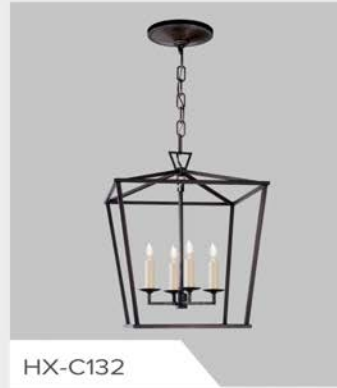

CHANDELIER

HX-C129

CHANDELIER