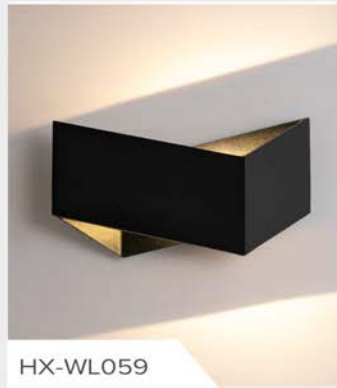

Light source:G4

Material:Glass

MODERN WALL LAMP

CHANDELIER

CHANDELIER

CHANDELIER

HX-WL057

HX-WL058