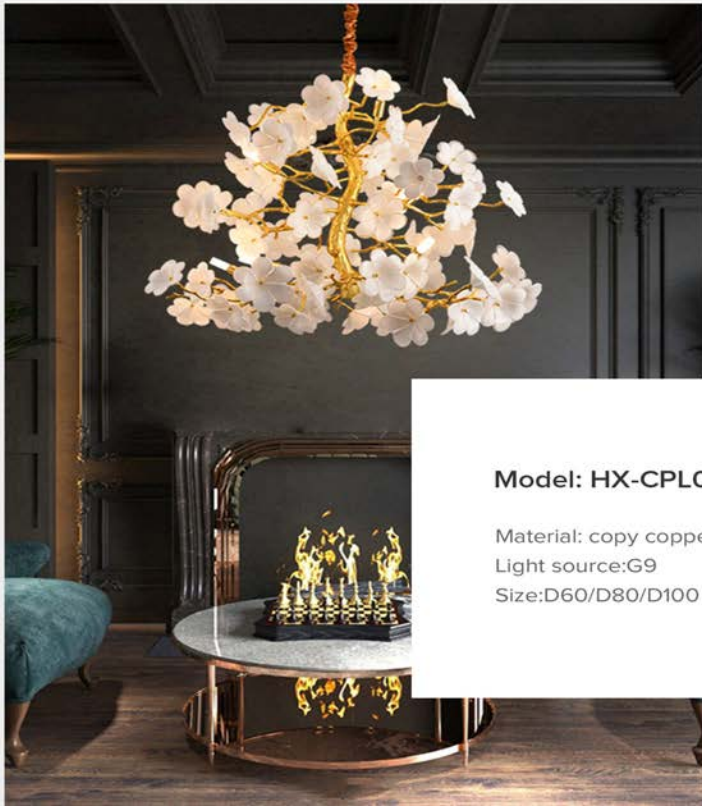

FLOWER CHANDELIER

Model: HX-CPL006

Material: copy copper+glass
Light source:G9
Size:D60/D80/D100