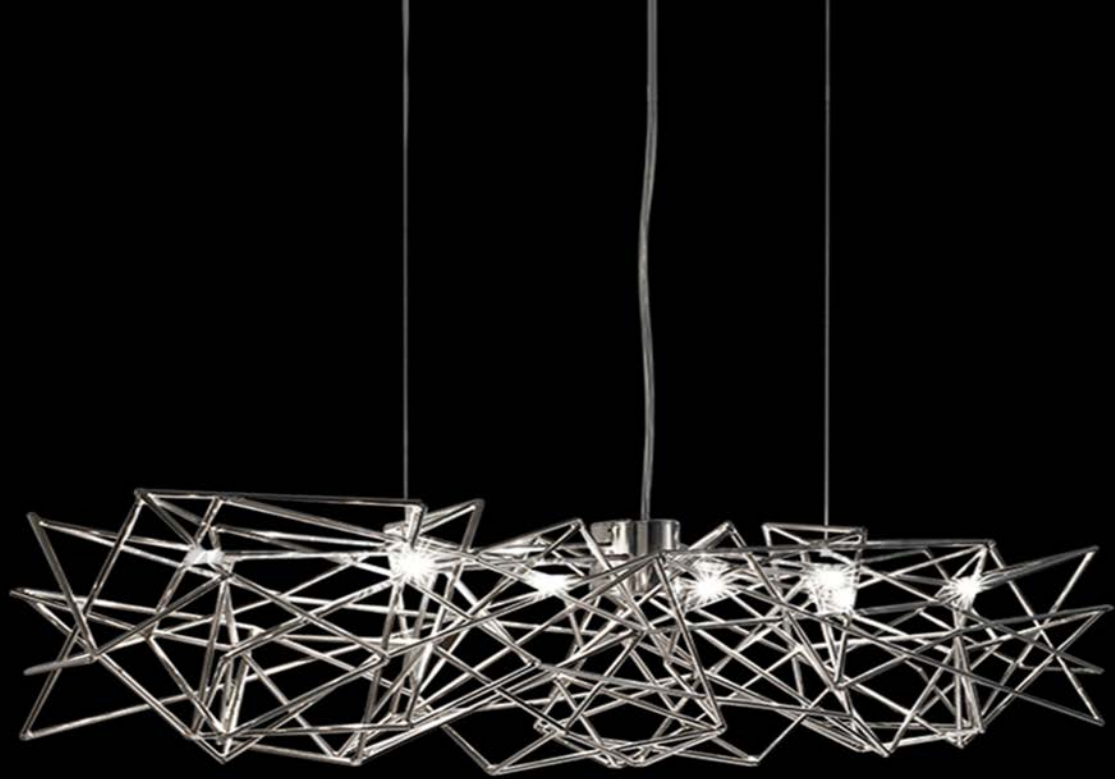

Model:HX-C108-L

L90/130/150CM

Color:Chrome

Light source:LED

Material:Metal

MODERN CHANDELIER

Gold

Chrome

Rose gold

Model: HX-C108-D