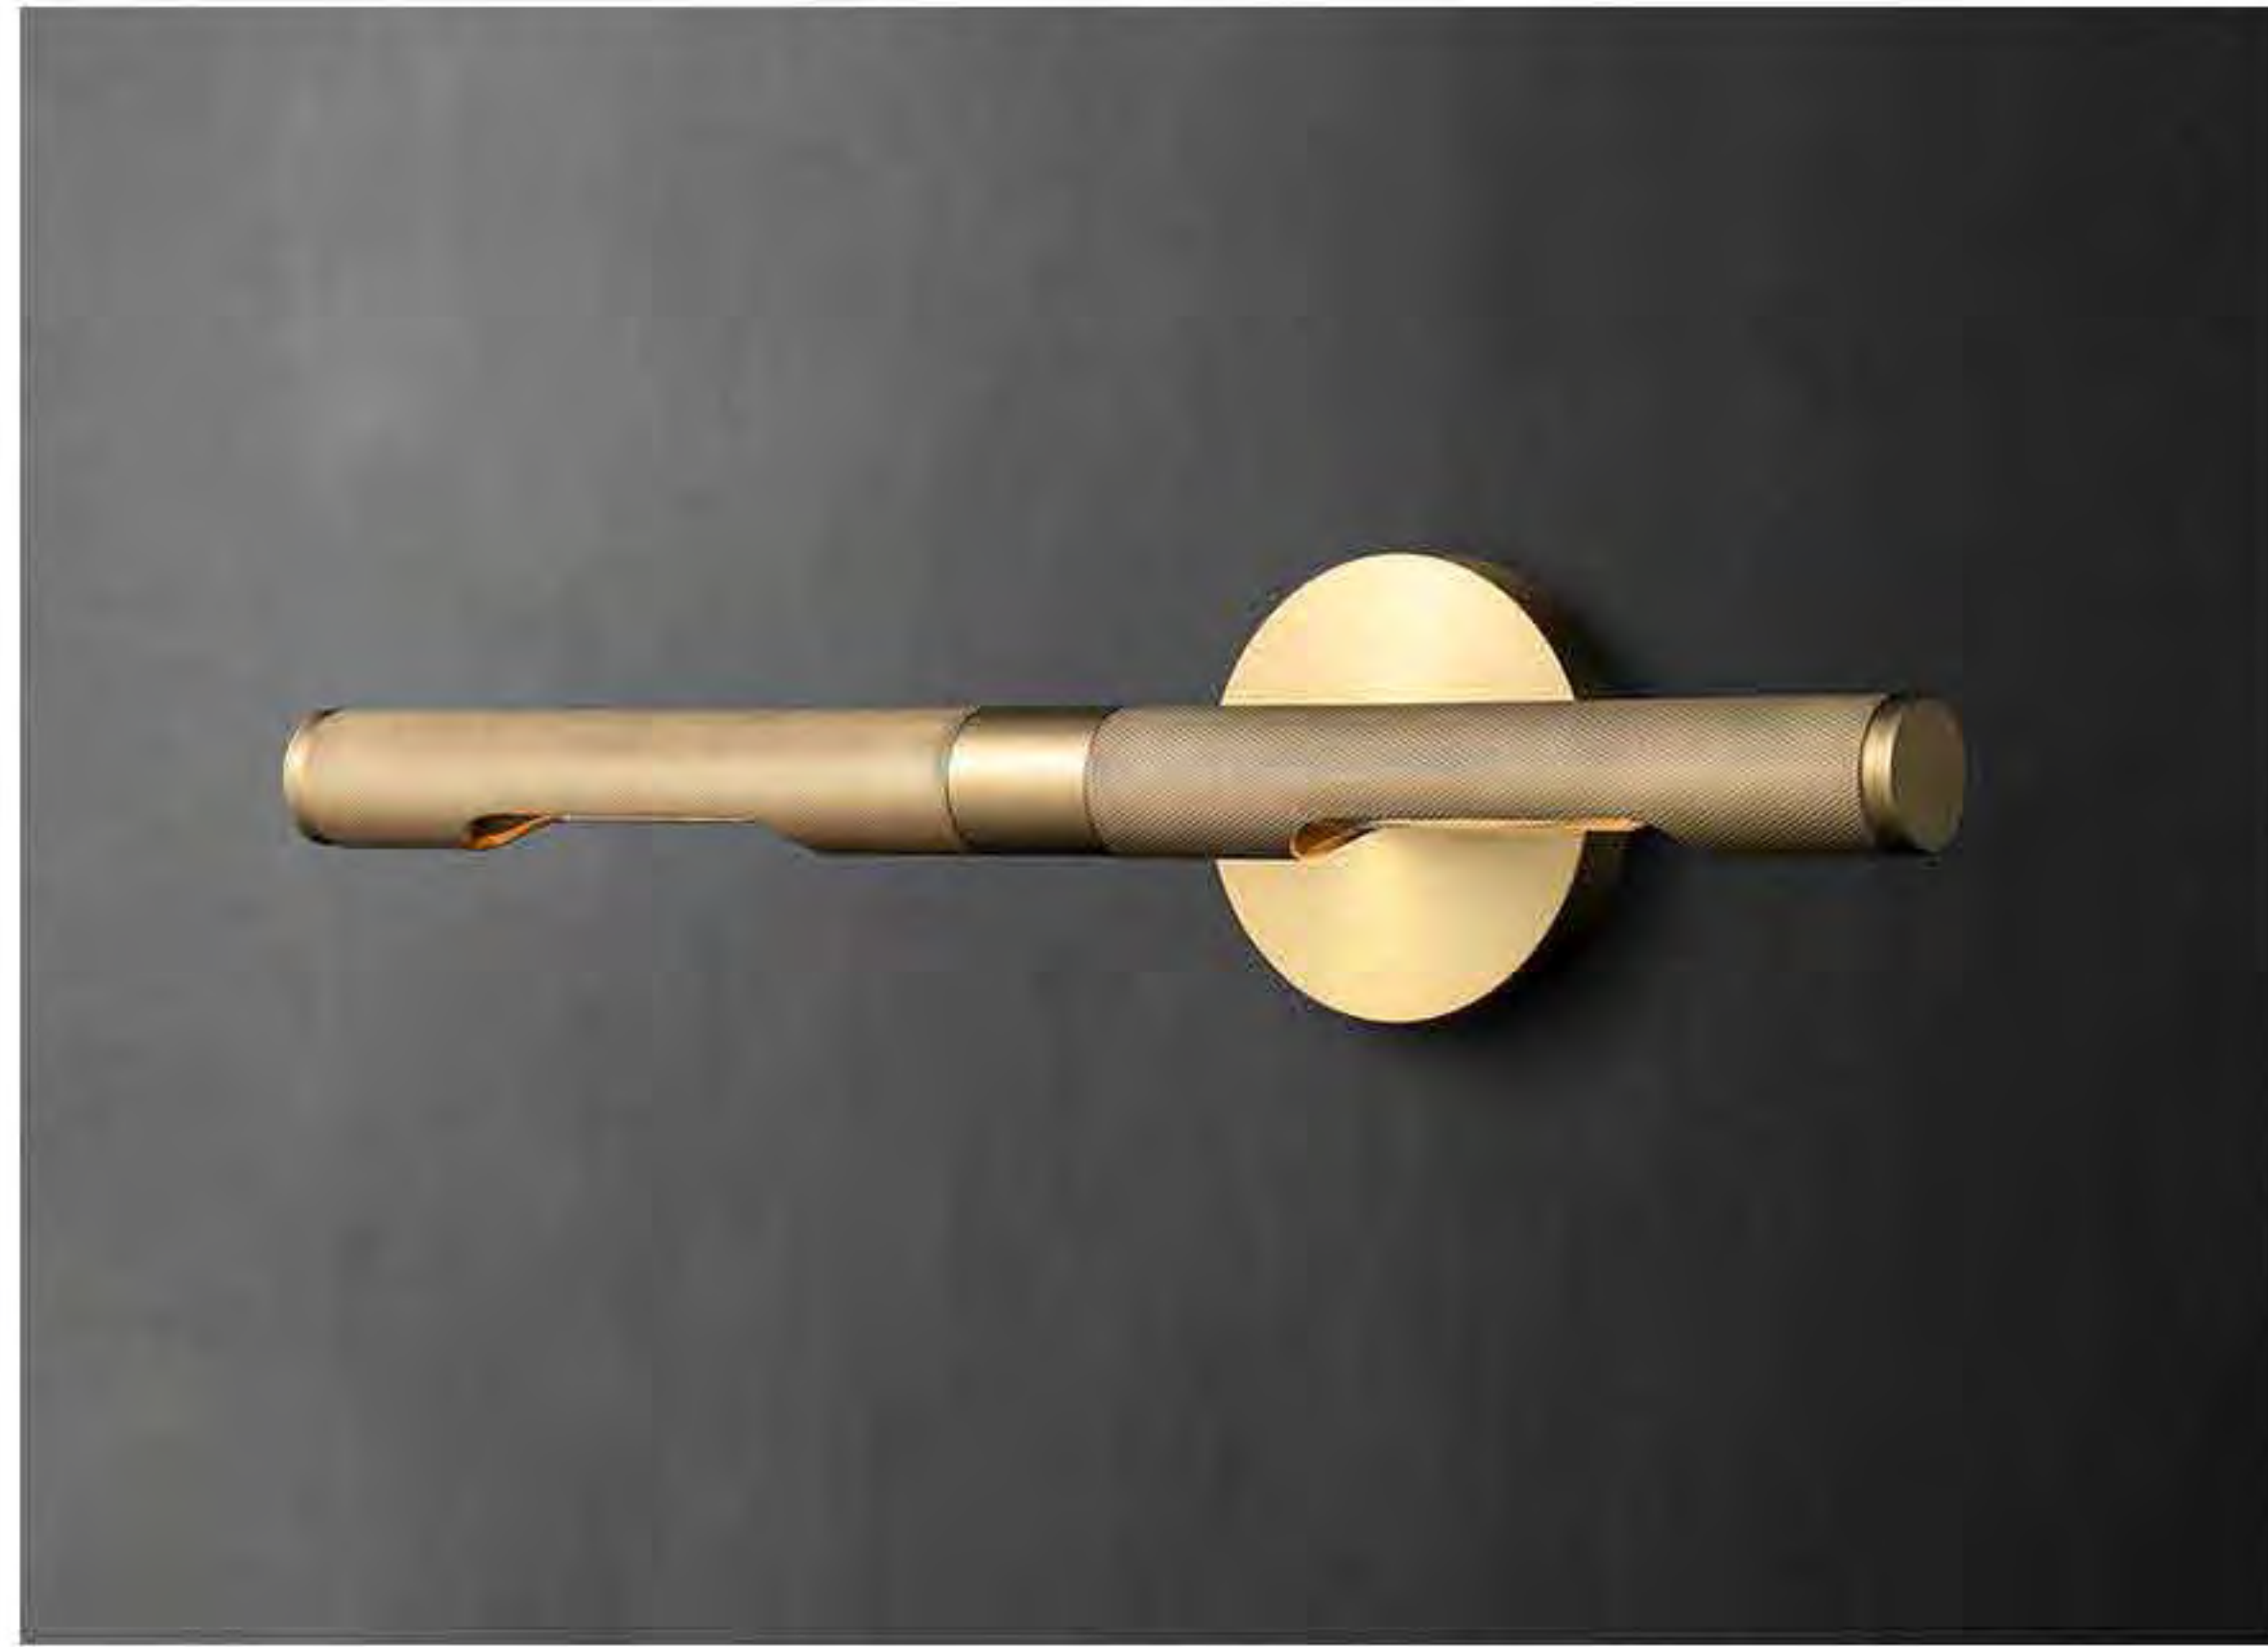

LC-39-C

Size: $\phi 250 \times H130$ mm
Material: Brass
Color: Bronze
Light Source: E14*1

LC-39-B

Size: L460*H120mm
Material: Brass
Color: Copper
Light Source: E14*2

LC-39-A

Size: $\phi 210 \times H380$ mm
Material: Brass
Color: Black+Copper
Light Source: E14*2

LC-39-D

Size: $\phi 120 \times H390$ mm
Material: Brass/Cloth
Color: Black
Light Source: E14*1