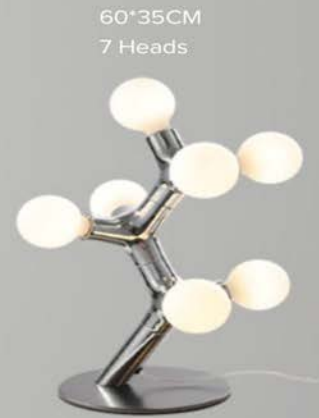

60*35CM
7 Heads