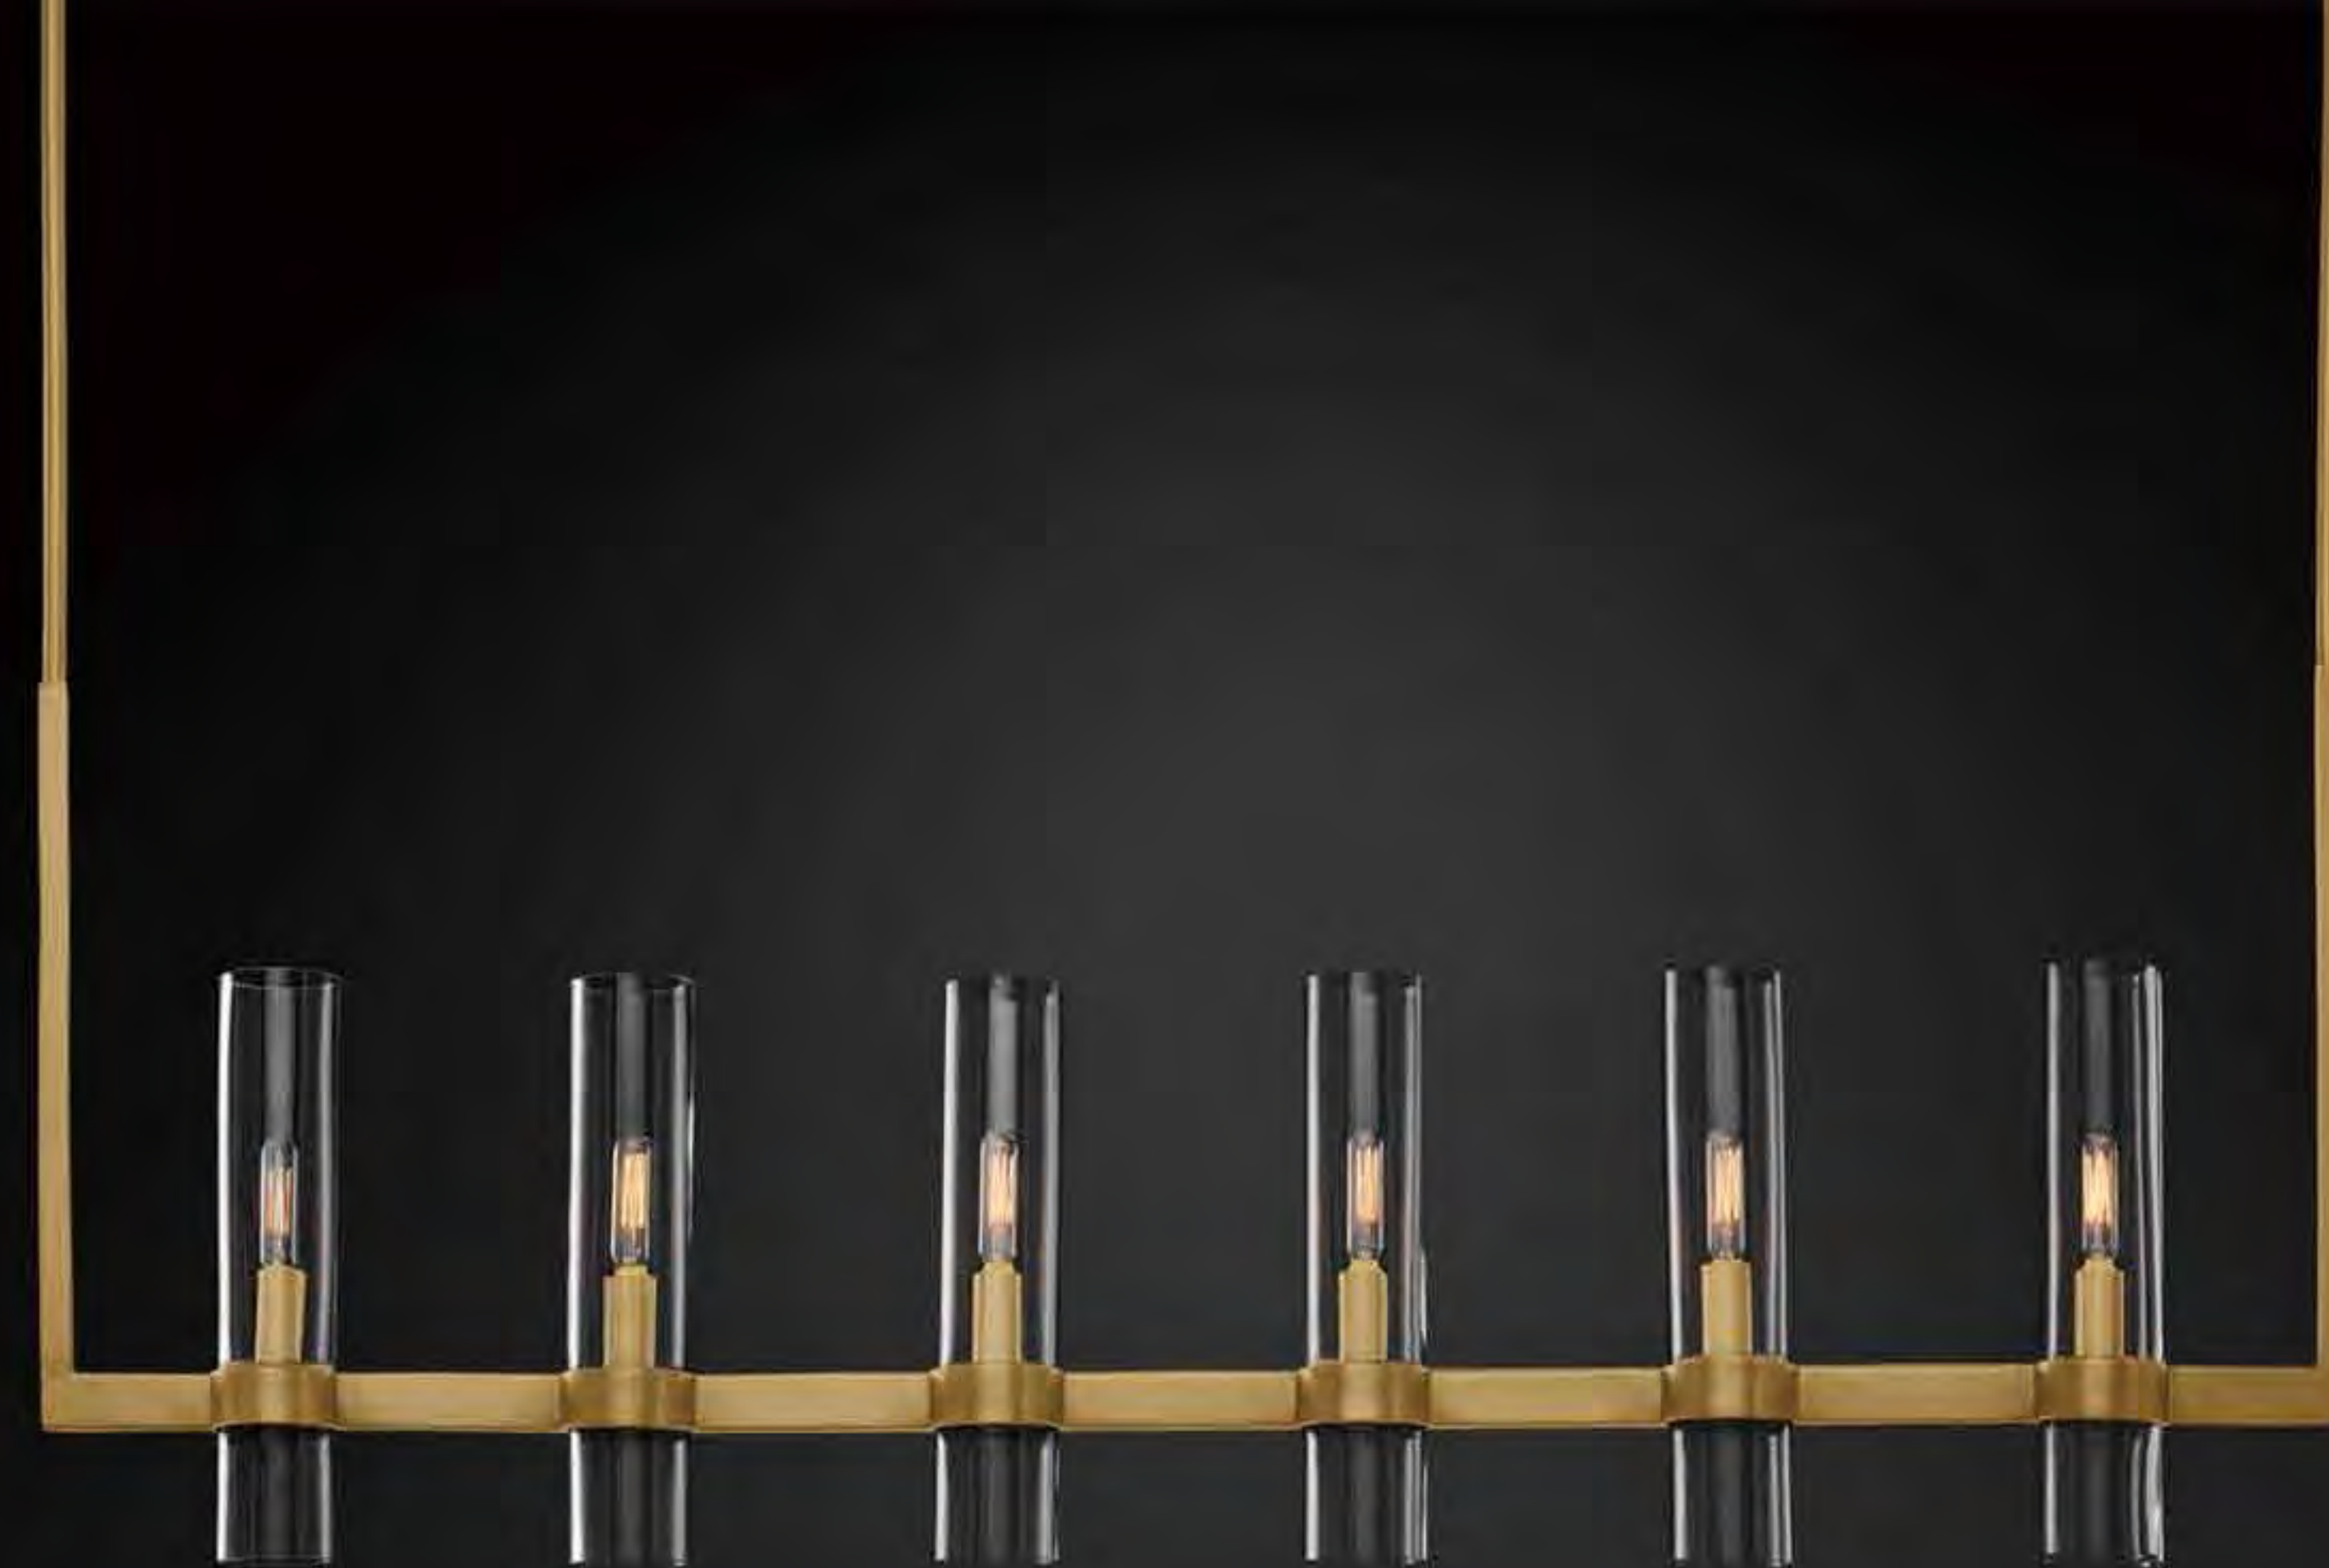

LC-33-B

Size: φ200*H200mm
 Color: Copper
 Material: Copper+acrylic
 Light Source : LED*3W/4000K

LC-33-C

Size: φ500*H150mm
 Material: Copper+acrylic

LC-33-D

Size: φ850*H1000mm
 Color: Copper
 Material: Copper+acrylic
 Light Source : LED*16/60W/4000K