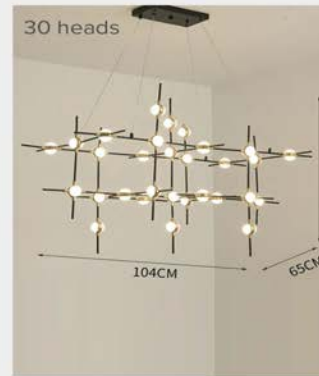

Model:HX-CPL198

Size:Can customize size

Color:Black/black

Light source:LED

Material:Iron+glass

**NEW
PRODUCT**