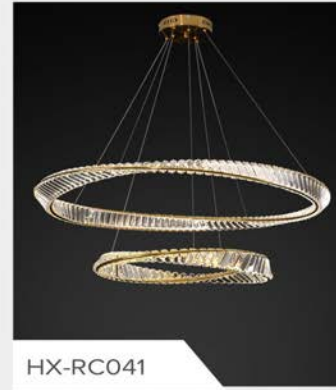

CHANDELIER