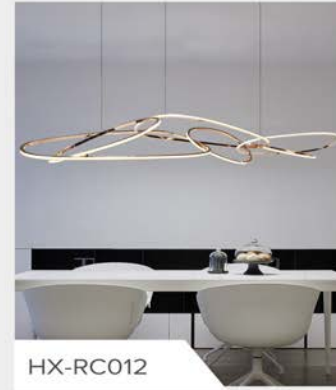

CHANDELIER

CHANDELIER

Model:HX-RC001

Size:L100/120CM

Color:Chrome

Light source:LED

Material:Metal+crystal

MODERN CHANDELIER