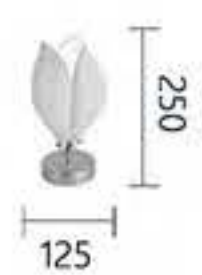

LC-68-C

LC-69-A

LC-71-A
D58*H200CM

LC-71-B
D56*H200CM

LC-71-C
D12.5*H200CM

LC-71-D
D82*H300CM

FLOWING LIGHT AND SHADOW

INITIATION.
I AM IN EVERY MOMENT
PREPARE FOR THE NEXT MOMENT
IN THE SOIL
EVERY CHANCE TO SPROUT
WHEN I KEEP IMAGINING
ACCEPT EVERY MOMENT OF LIFE
LET TIME GROW INTO A FAMILY