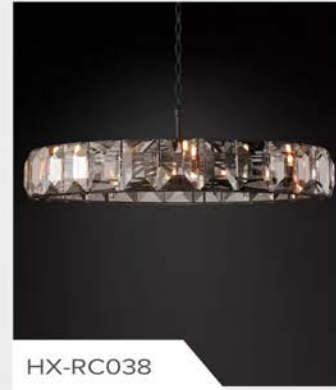

CHANDELIER