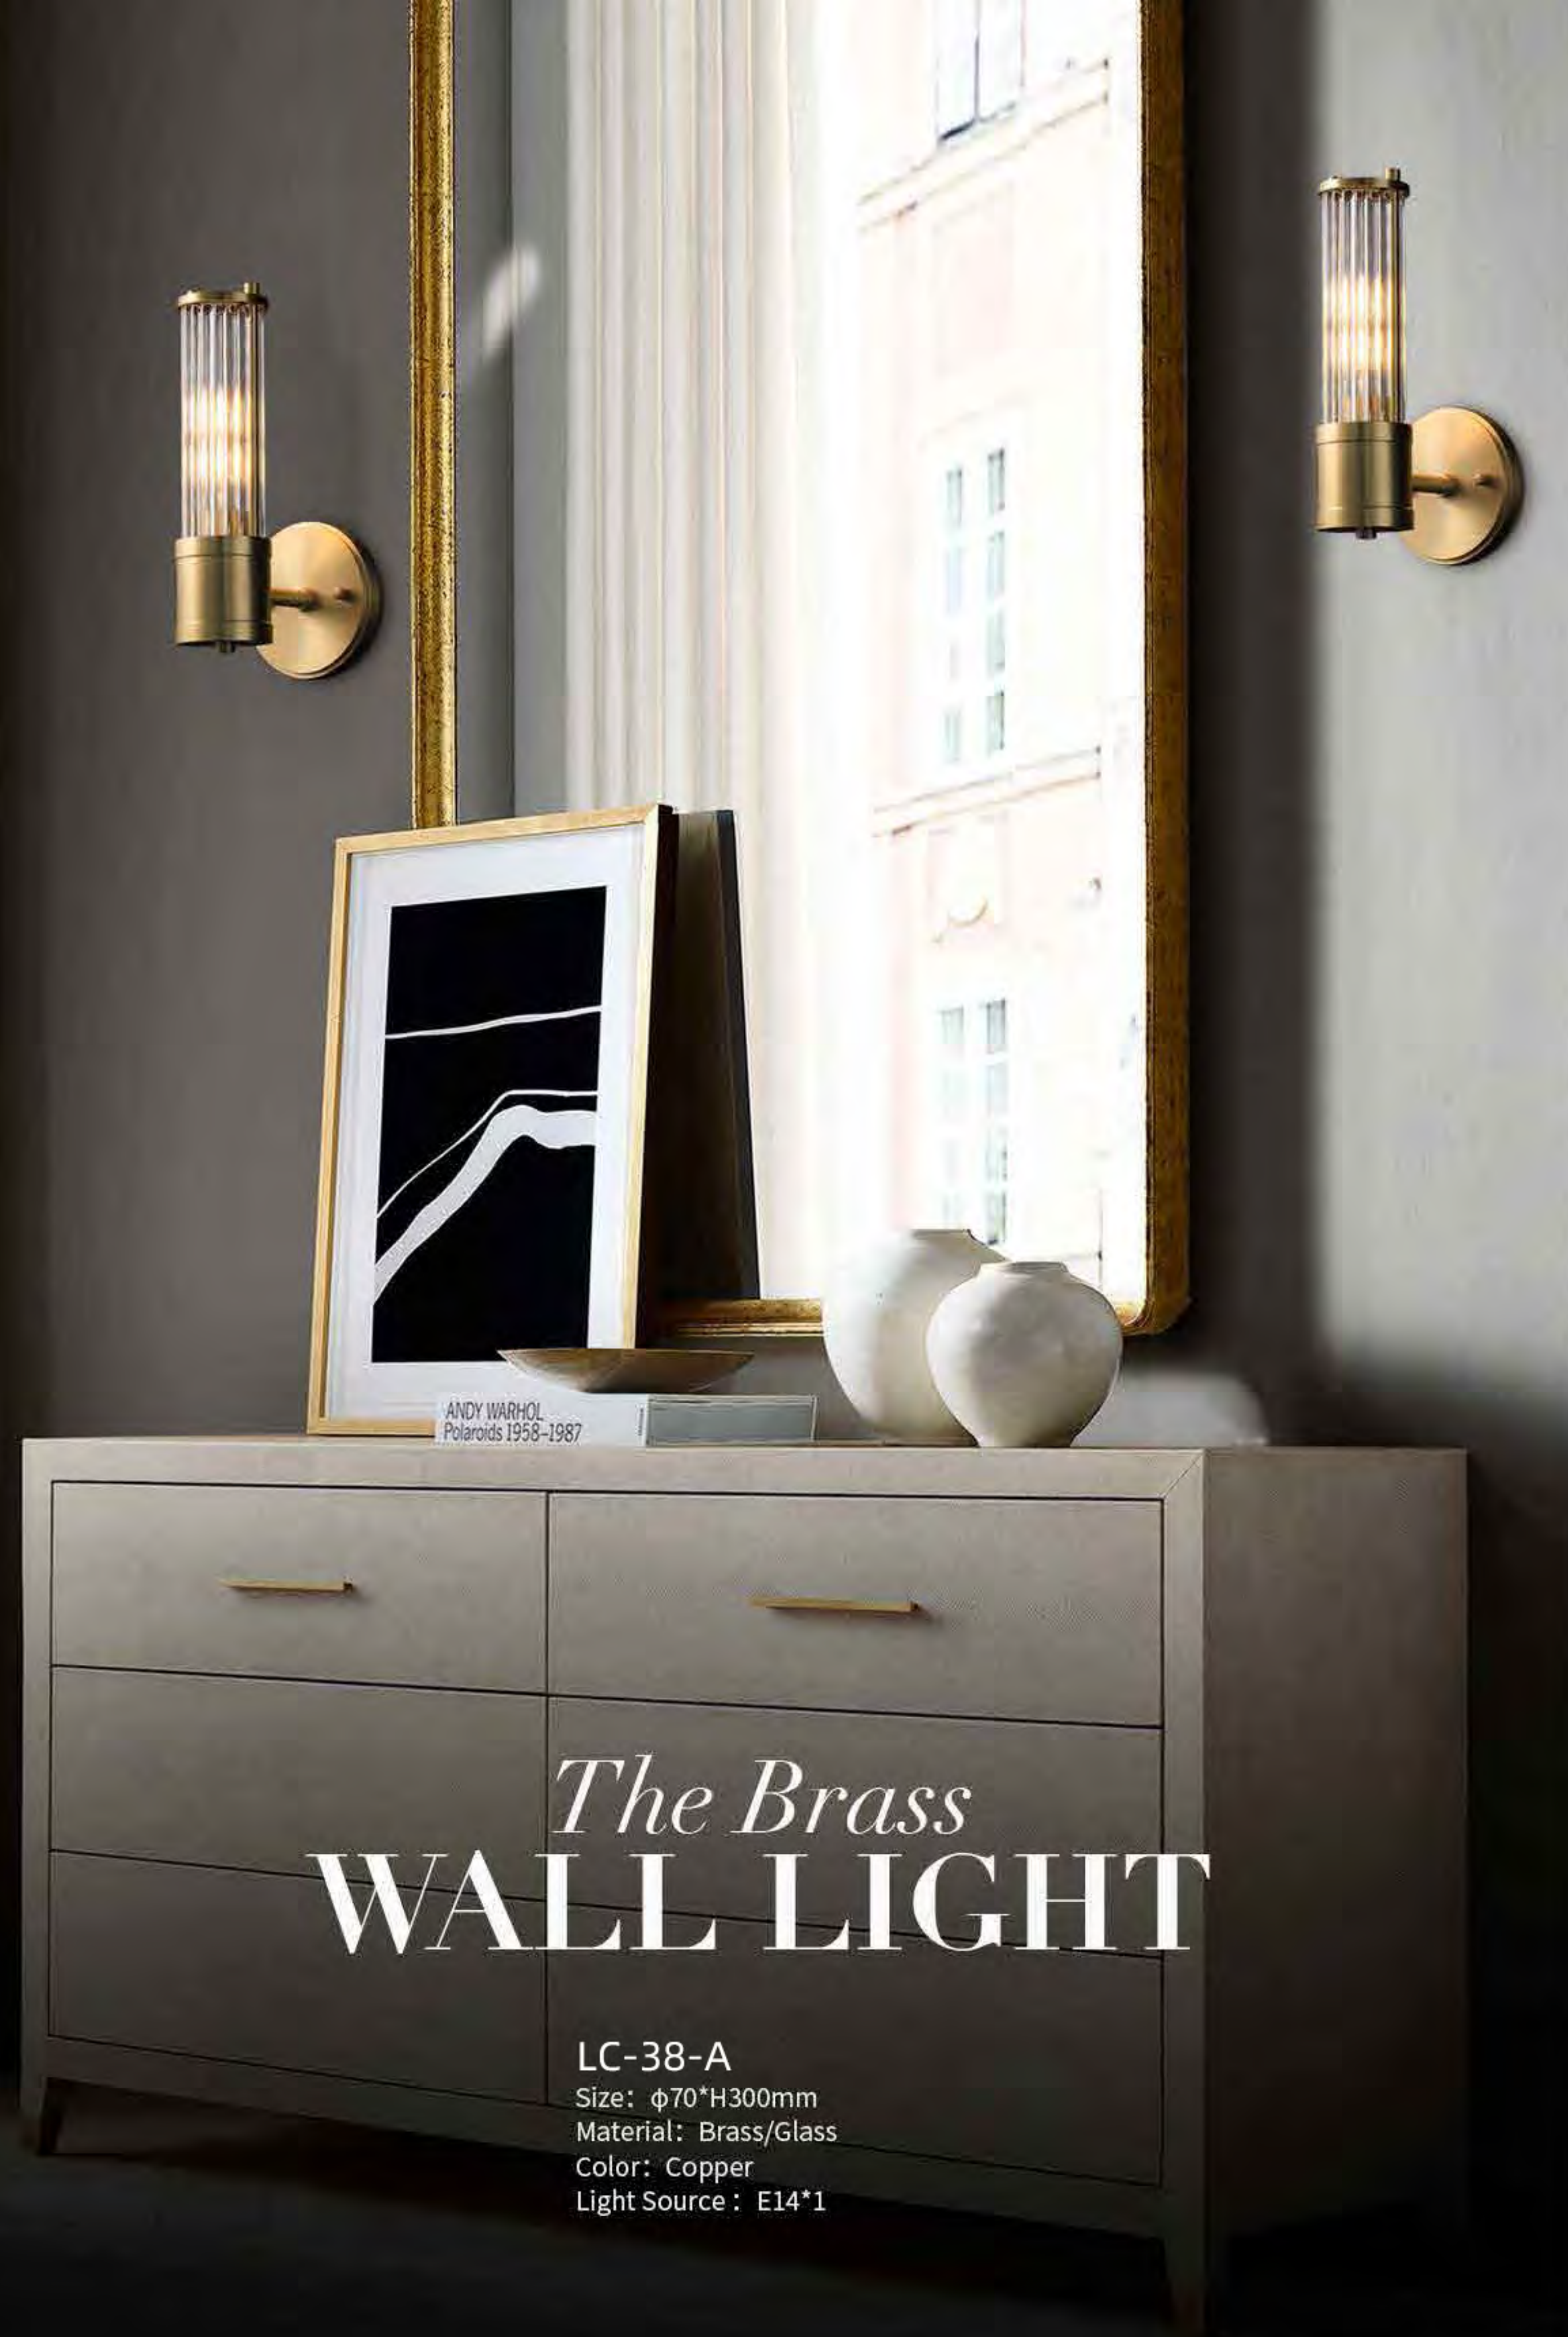

The Brass
WALL LIGHT

LC-38-A
Size: $\phi 70 \times H 300 \text{mm}$
Material: Brass/Glass
Color: Copper
Light Source : E14*1