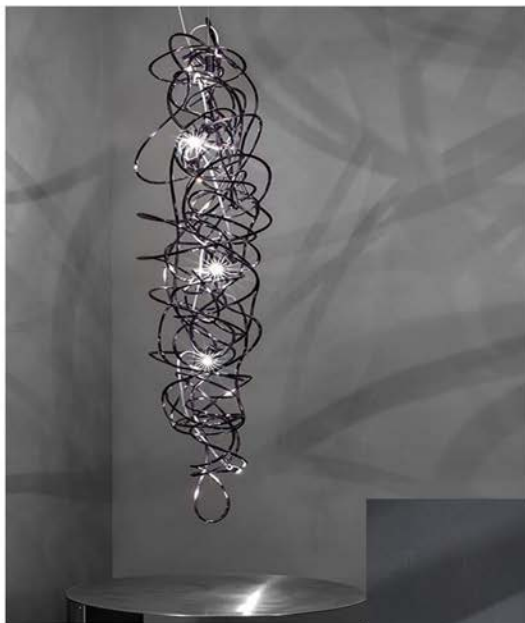

MODERN CHANDELIER

Gold

Chrome

Rose gold

Model: HX-C108-D

MODERN CHANDELIER

Model: HX-C107

Material: Stainless steel
Light source:LED