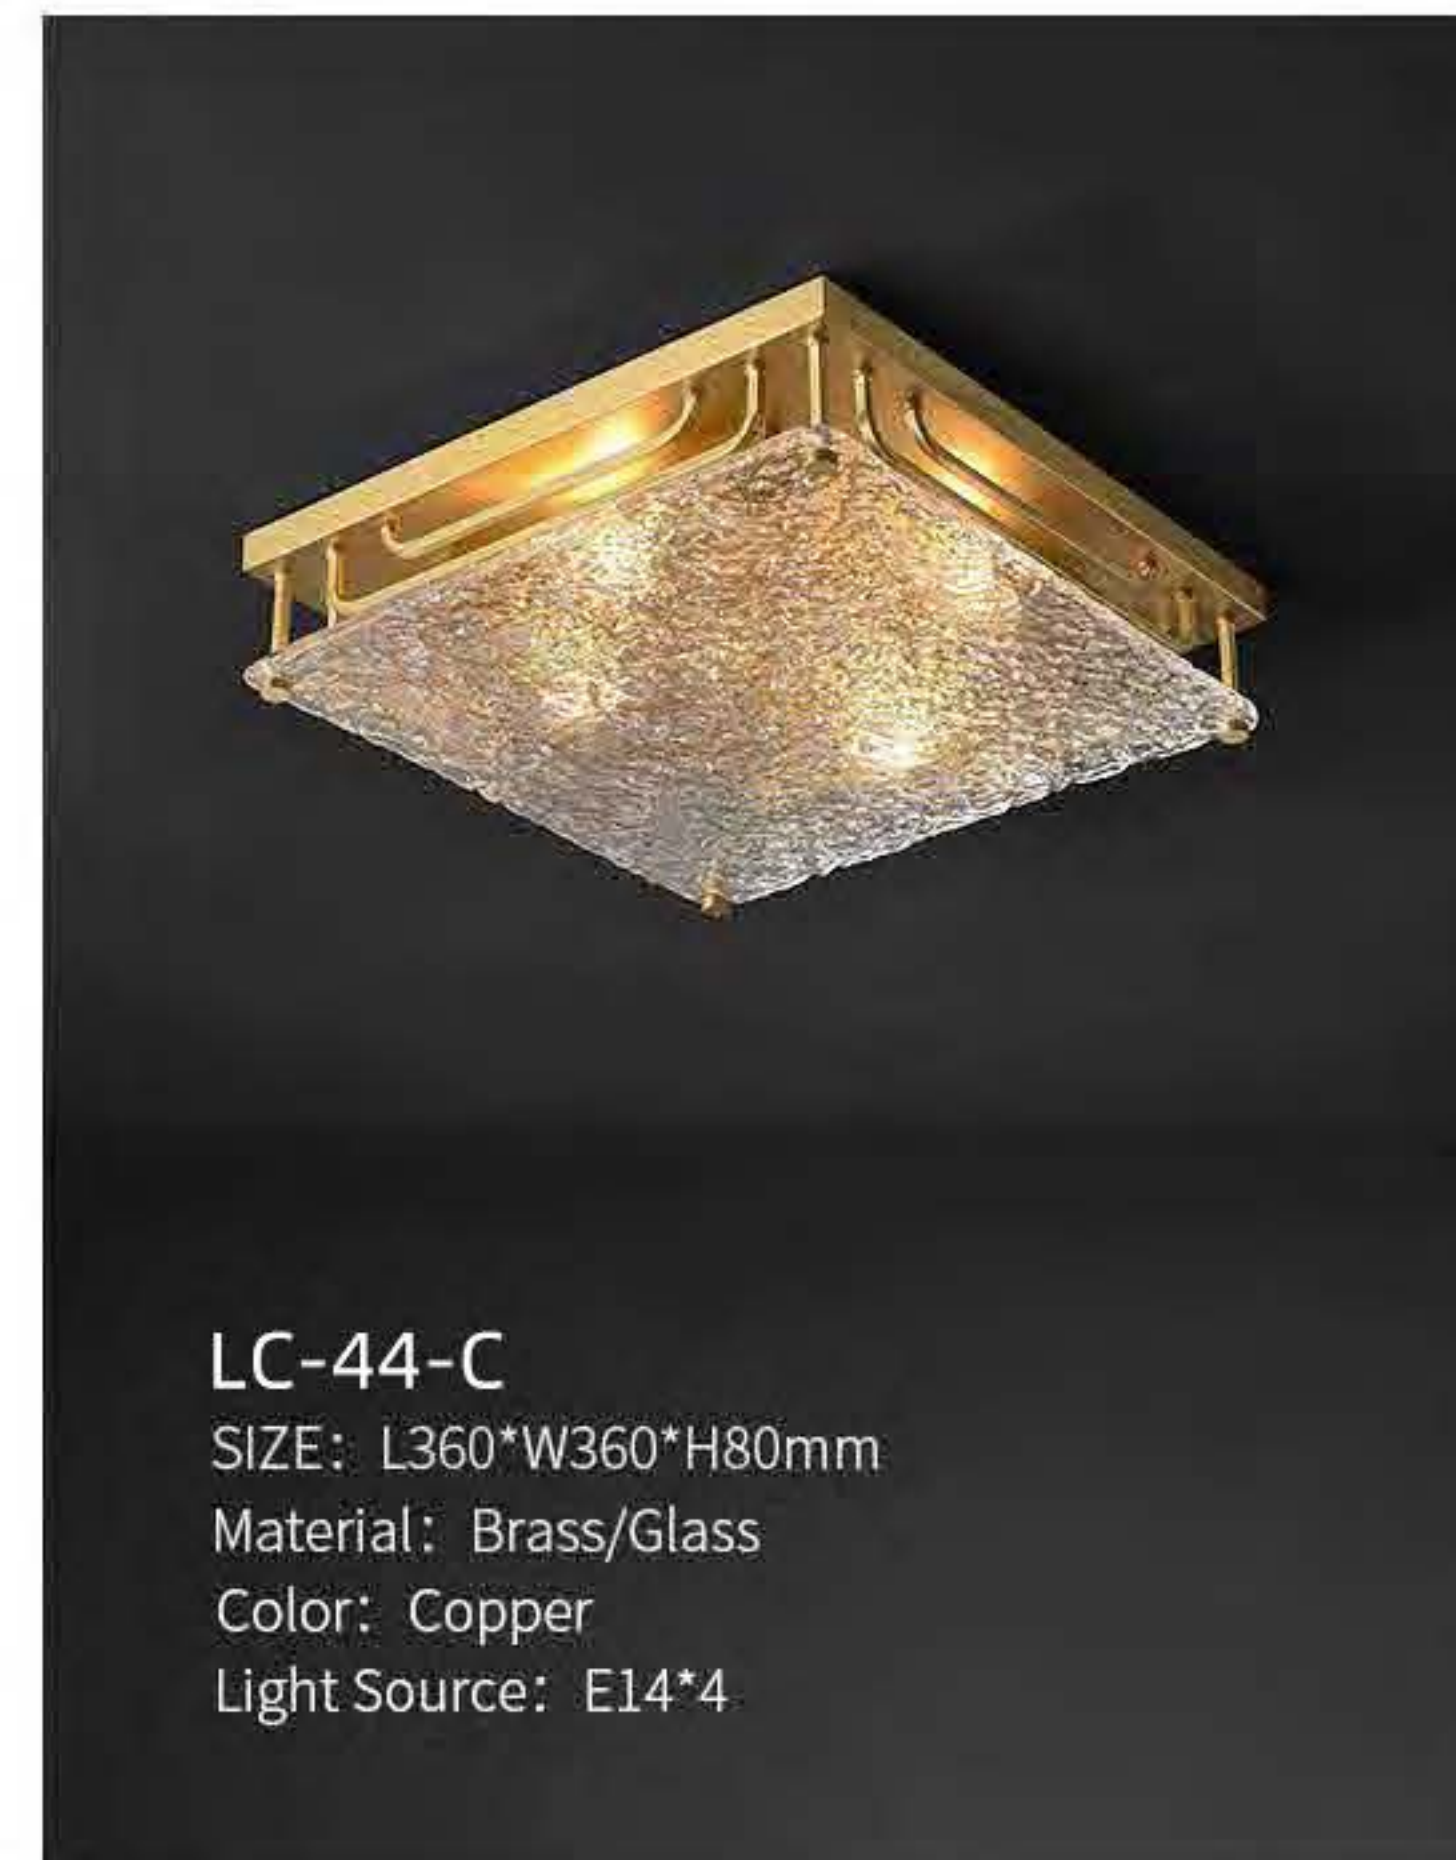

LC-44-C
SIZE: L360*W360*H80mm
Material: Brass/Glass
Color: Copper
Light Source: E14*4