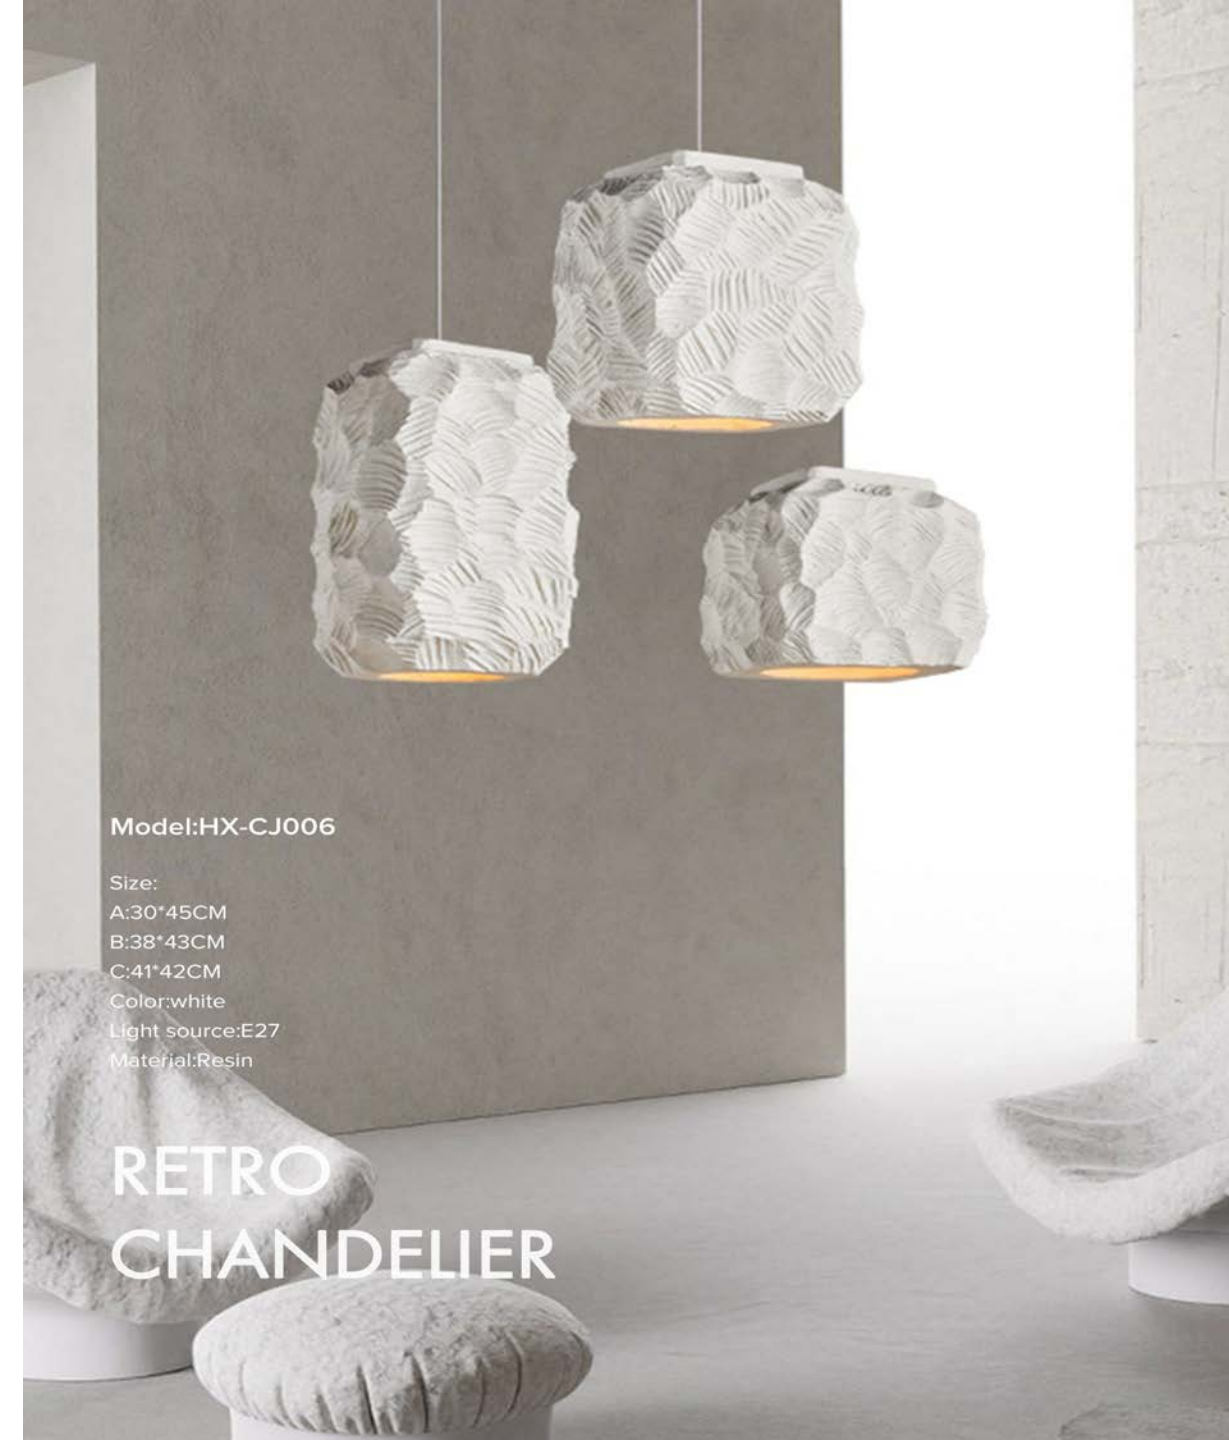

Light source: LED

Color:black/gold

NEW DESIGN

NEW CHANDELIER

Model:HX-CJ006

Size:

A:30*45CM

B:38*43CM

C:41*42CM

Color:white

Light source:E27

Material:Resin

RETRO CHANDELIER

30*54cm

38*43cm

41*42cm