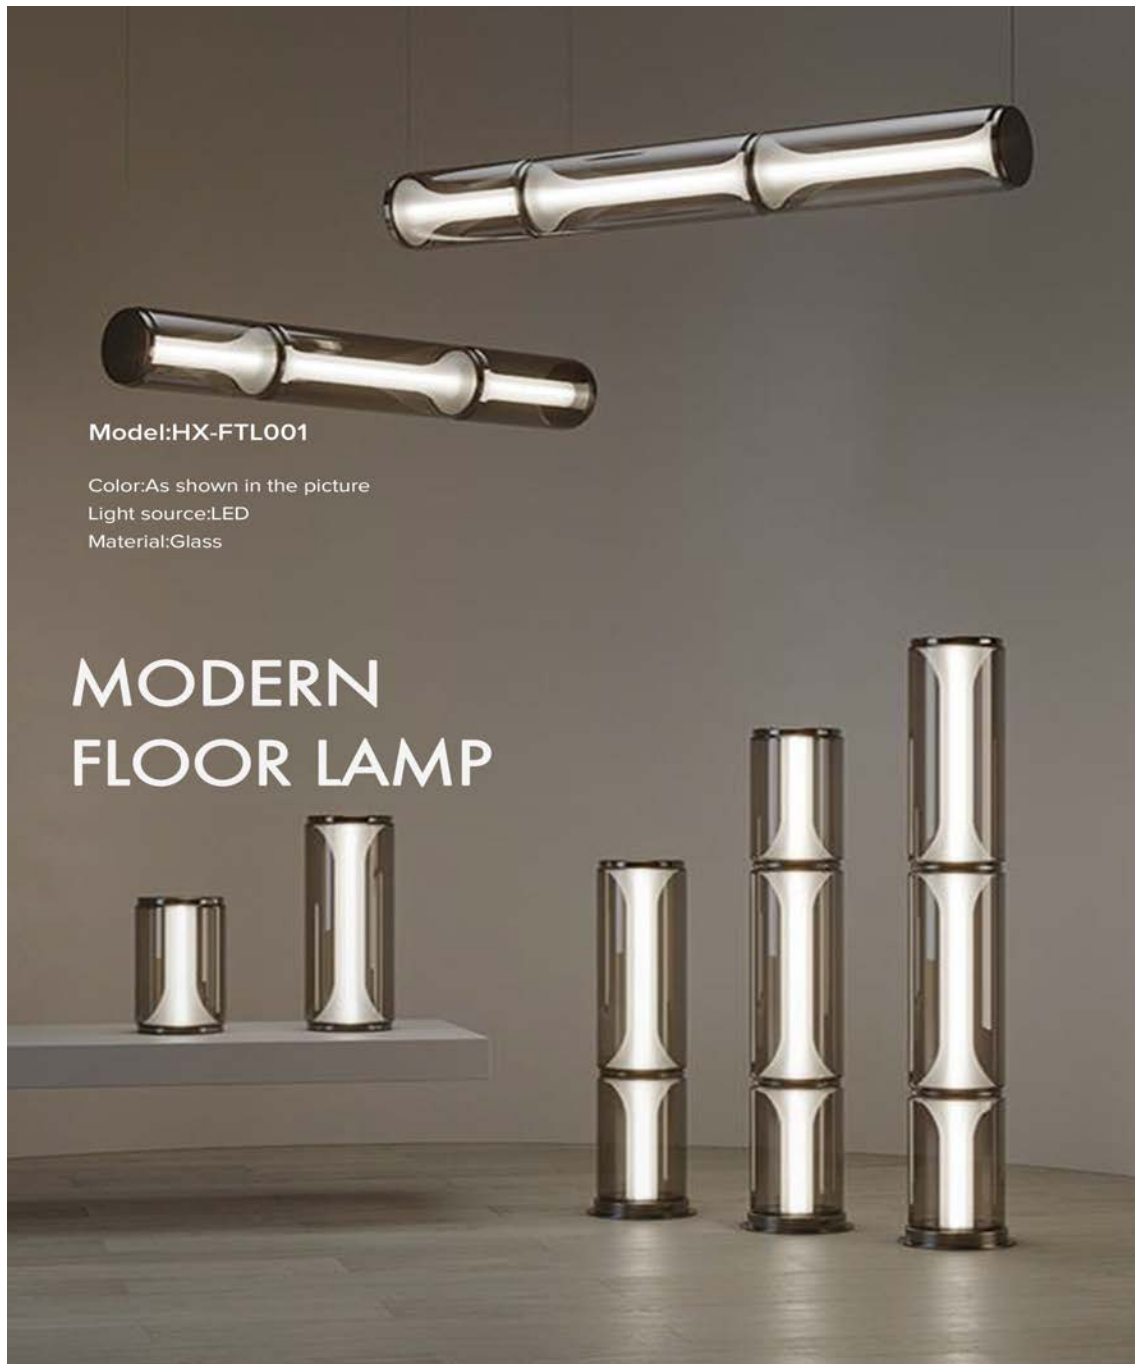

HX-FTL021-H57

HX-FTL021-H89

HX-FTL021-H122

HX-FTL021-H154

HX-FTL021-H64

FLOOR LAMP

FLOOR LAMP

Model:HX-FTN003

Size:40*130CM
Color:black
Light source:E27
Material:iron

MODERN FLOOR LAMP

Model:HX-FTL001

Color:As shown in the picture

Light source:LED

Material:Glass

MODERN FLOOR LAMP

FLOOR LAMP