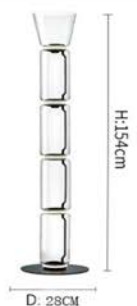

HX-FTL021-H154