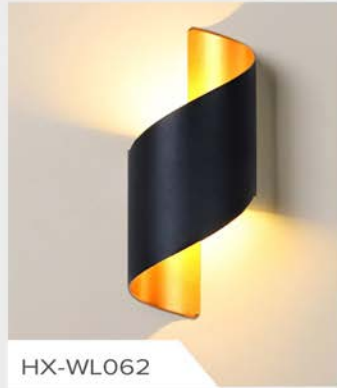

CHANDELIER

HX-WL059

CHANDELIER