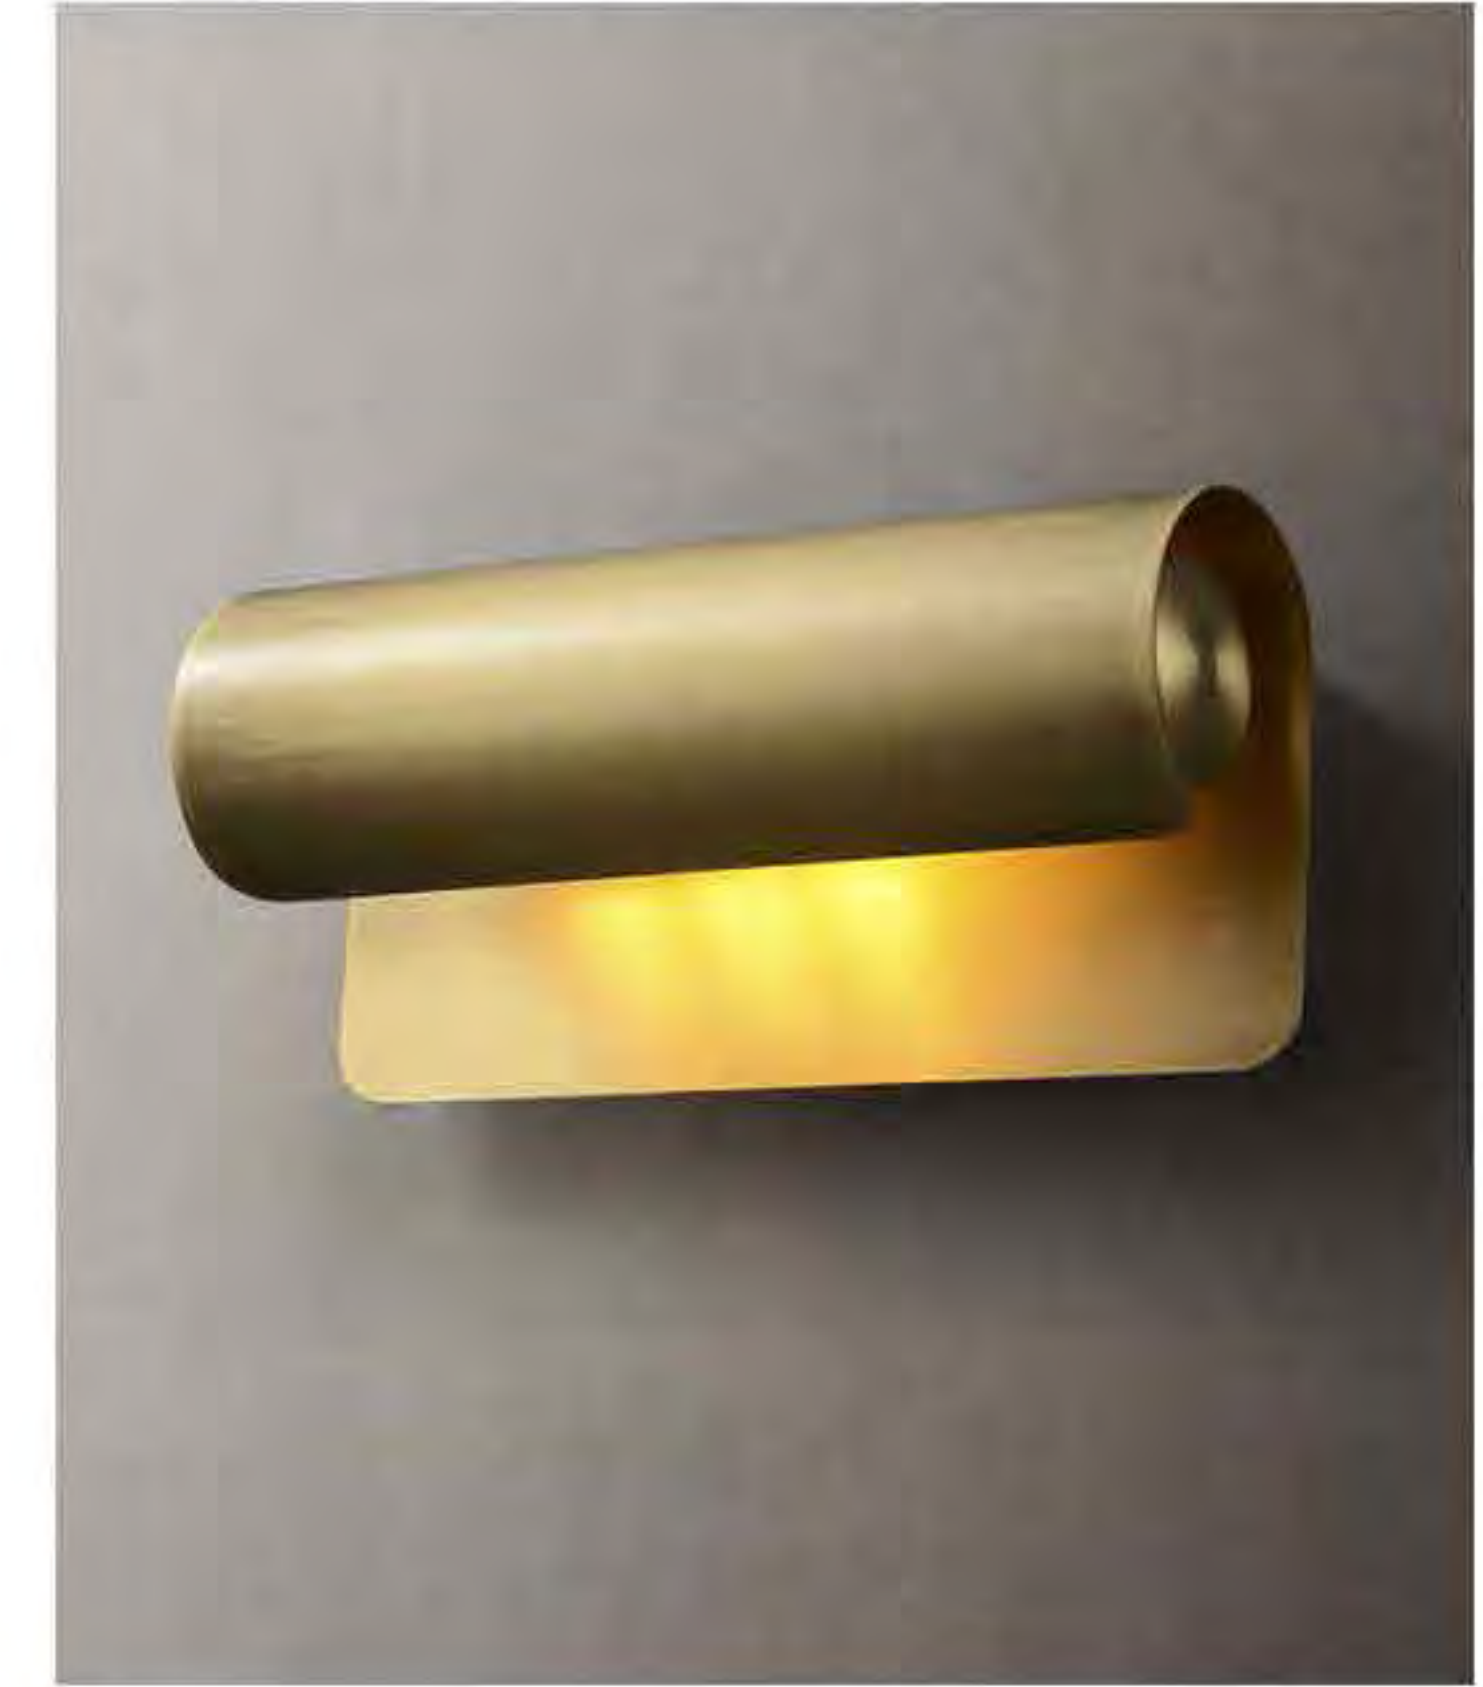

LC-39-C

Size: $\phi 250 \times H130$ mm
Material: Brass
Color: Bronze
Light Source: E14*1