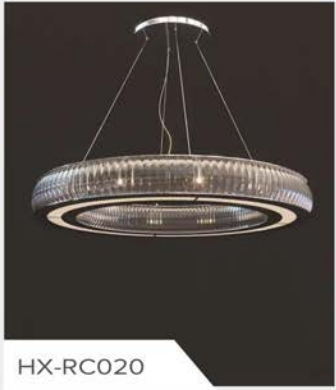

CHANDELIER

CHANDELIER

Model:HX-RC001

Size:L100/120CM

Color:Chrome

Light source:LED

Material:Metal+crystal

MODERN CHANDELIER