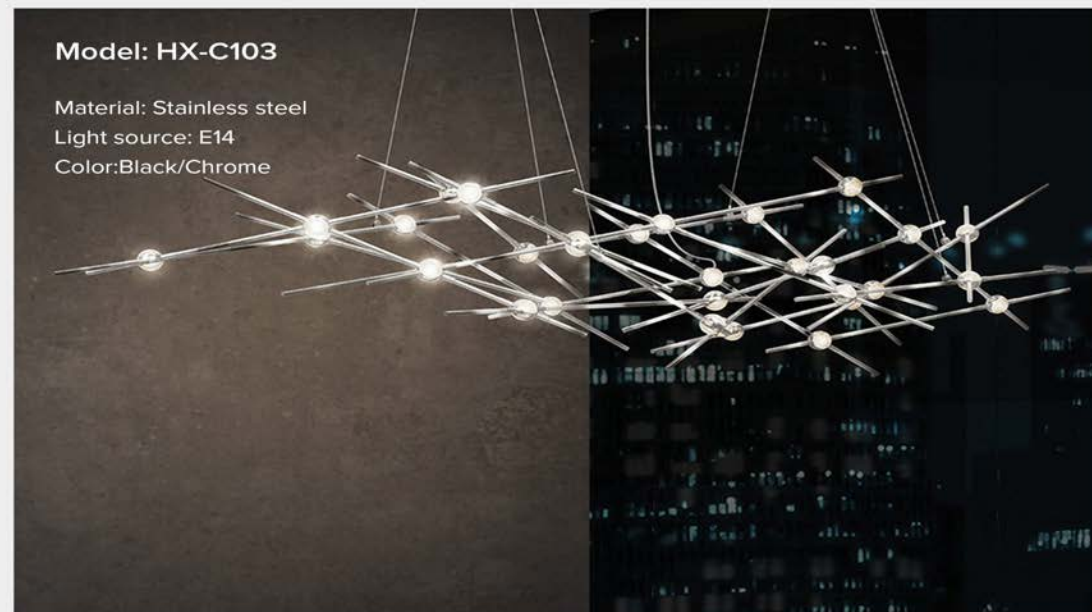

Model:HX-C101-B

Size:Can customize size

Color:Black lamp body/transparent leaves

Light source:G9

Material:Iron+glass

NEW
PRODUCT

MODERN CHANDELIER

Model: HX-C103