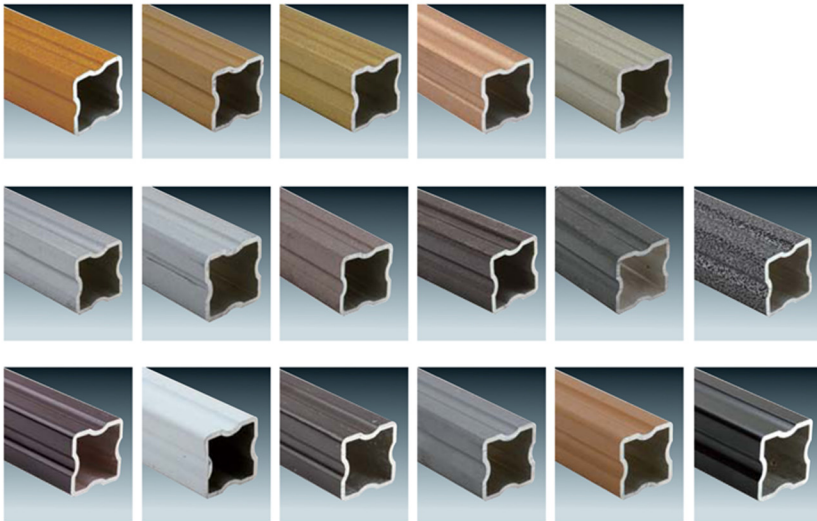

BANQUET CHAIRS

sales@hollytec.com
(917) 670-8931

Frame Tube Design

Frame Color Finishes

Patterned Fabrics

Frame Woodgrain Finishes

Solid Fabrics

PC-Y13